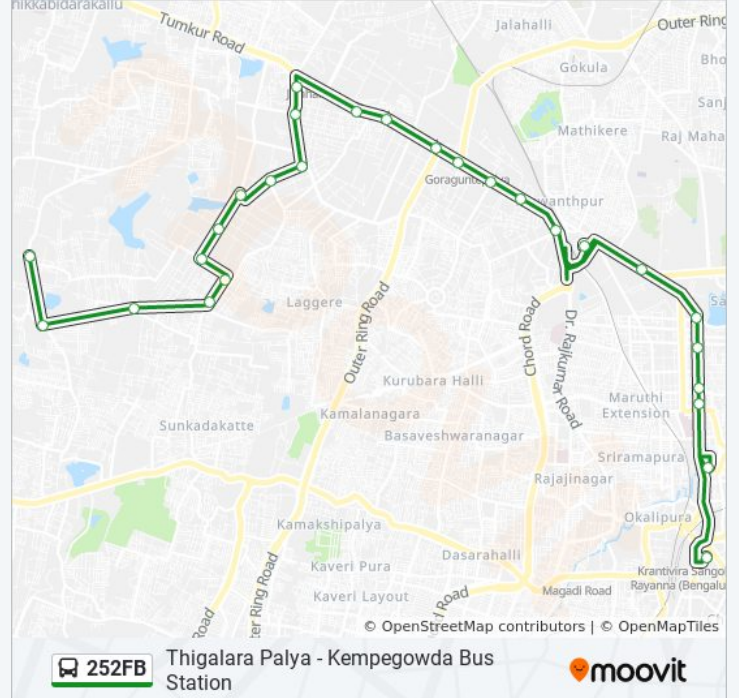

The 252FB bus line (Thigalara Palya - Kempegowda Bus Station) has 2 routes. For regular weekdays, their operation hours are:

(1) Kempegowda Bus Station: 05:40 - 19:35(2) Thigalara Palya: 06:45 - 21:10

Use the Moovit App to find the closest 252FB bus station near you and find out when is the next 252FB bus arriving.

252FB bus Time Schedule

Kempegowda Bus Station Route Timetable:

Sunday	05:40 - 19:35
Monday	05:40 - 19:35
Tuesday	05:40 - 19:35
Wednesday	05:40 - 19:35
Thursday	05:40 - 19:35
Friday	05:40 - 19:35
Saturday	05:40 - 19:35

252FB bus Info

Direction: Kempegowda Bus Station

Stops: 28

Trip Duration: 45 min

Line Summary:

18th Cross Malleshwaram
 13th Cross Malleshwaram
 8th Cross Malleshwaram
 Malleshwaram Circle
 Malleshwaram Link Road
 Central (Towards K.B.S.Majestic)
 Kempegowda Bus Station

14th Cross Peenya

Rajagopala Nagara

Peenya 2nd Stage

Balajinagara

Andhrahalli

Thigalarapalya

252FB bus time schedules and route maps are available in an offline PDF at moovitapp.com. Use the [Moovit App](#) to see live bus times, train schedule or subway schedule, and step-by-step directions for all public transit in Bengaluru.