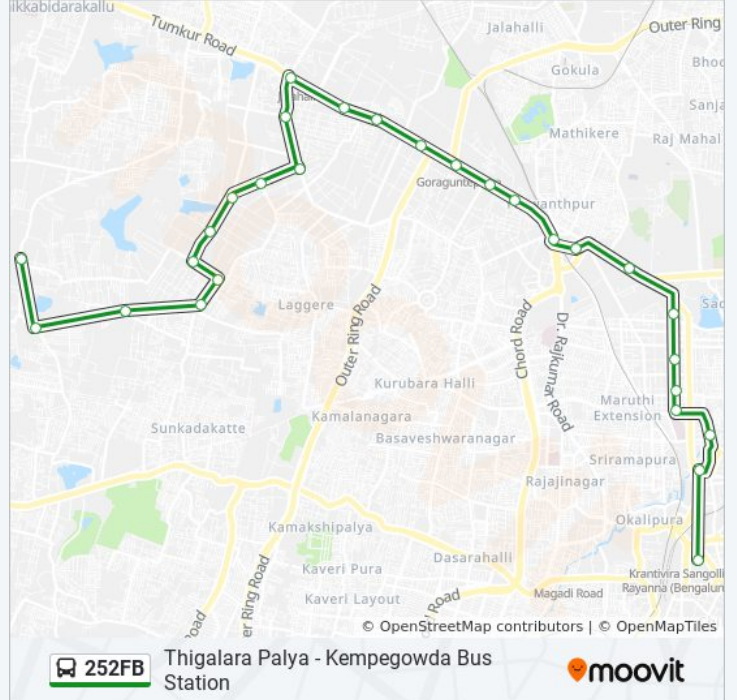

The 252FB bus line (Thigalara Palya - Kempegowda Bus Station) has 2 routes. For regular weekdays, their operation hours are:

(1) Kempegowda Bus Station: 05:40 - 19:35(2) Thigalara Palya: 06:45 - 21:10

Use the Moovit App to find the closest 252FB bus station near you and find out when is the next 252FB bus arriving.

252FB bus Time Schedule

Kempegowda Bus Station Route Timetable:

Sunday	05:40 - 19:35
Monday	05:40 - 19:35
Tuesday	05:40 - 19:35
Wednesday	05:40 - 19:35
Thursday	05:40 - 19:35
Friday	05:40 - 19:35
Saturday	05:40 - 19:35

252FB bus Info

Direction: Kempegowda Bus Station

Stops: 28

Trip Duration: 45 min

Line Summary:

18th Cross Malleshwaram
 13th Cross Malleshwaram
 8th Cross Malleshwaram
 Malleshwaram Circle
 Malleshwaram Link Road
 Central (Towards K.B.S.Majestic)
 Kempegowda Bus Station

Direction: Thigalara Palya

27 stops

[VIEW LINE SCHEDULE](#)

Kempegowda Bus Station
 Central (Towards K.B.S.Majestic)
 Malleshwaram Circle
 8th Cross Malleshwaram
 15th Cross Malleshwaram
 18th Cross Malleshwaram
 Tata Institute
 Yeshwanthapura Bus Station
 Govardhan Talkies
 R.M.C.Yard (Yashwanthapura New Railway Station)
 M.E.I.Factory
 Goraguntepalya
 C.M.T.I.
 S.R.S.Peenya
 Peenya
 Jalahalli Cross
 Systems Peenya
 Tvs Cross