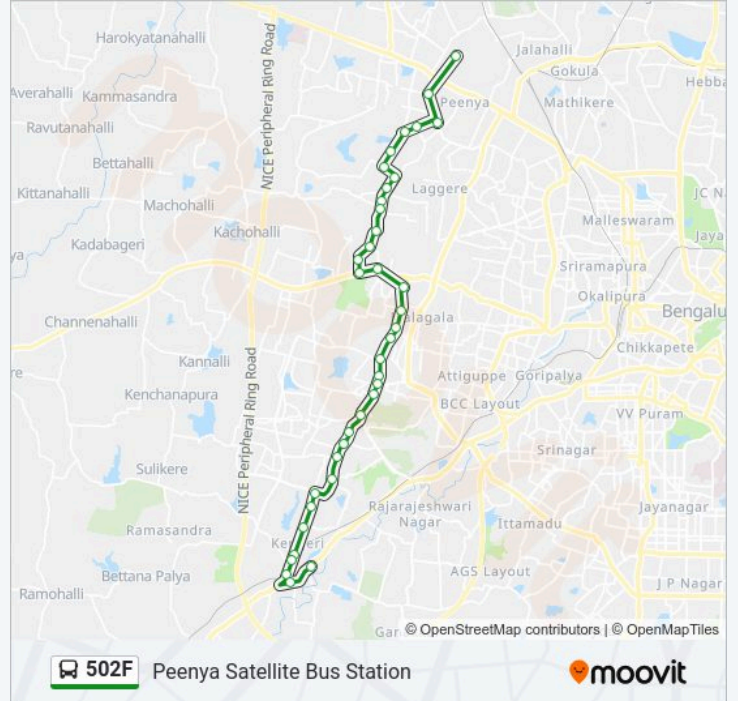

Dr.Ambedkar Institute Of Technology

Deepa Complex

Papareddypalya

Aladamara Papareddypalya

B.D.A.Complex Nagarabhavi

Vokkaliga School Kottigepalya

Sunkadakatte

Janapriya Apartment

Vigneshwara Nagara

Neelagiri Thopu

Hegganahalli Cross

Hegganahalli

Milk Dairy Goodwill School

Peenya 2nd Stage

Rajagopala Nagara

14th Cross Peenya

Brundavana Peenya

N.T.T.F.Peenya

Rolling Mill

T.V.S.Cross

Systems Peenya

Peenya Satellite Bus Station (Basaveshwara Bus Station)

502F bus time schedules and route maps are available in an offline PDF at moovitapp.com. Use the Moovit App to see live bus times, train schedule or subway schedule, and step-by-step directions for all public transit in Bengaluru.

© 2024 Moovit - All Rights Reserved