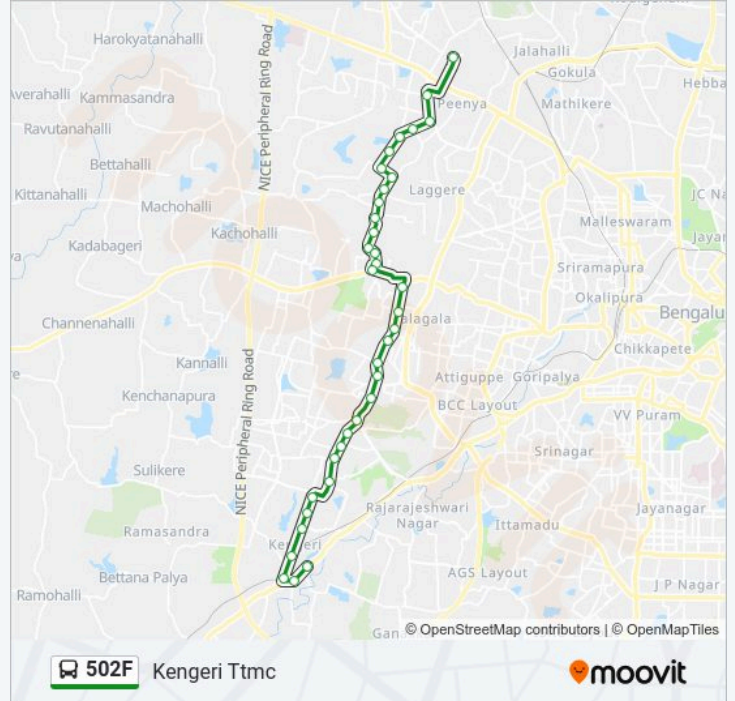

Dr.Ambedkar Institute Of Technology

Mallathahalli Cross

Bengaluru University Quarters

P.V.P.School

Mariyappanapalya

Kenchanapura Cross

Nagadevanahalli

Shirke K.H.B.Quarters

Kengeri Church

Kengeri Satellite Town

Kengeri Railway Station

Kengeri Ganesha Temple

Kengeri Police Station

Kengeri Bus Station

Direction: Peenya Satellite Bus Station

37 stops

[VIEW LINE SCHEDULE](#)

Kengeri Bus Station

Kengeri Police Station

Kengeri Ganesha Temple

Kengeri Post Office

Kengeri Railway Station

Kengeri Satellite Town

Kengeri Church

Shirke K.H.B.Quarters

Nagadevanahalli

Kenchanapura Cross

Mariyappanapalya

P.V.P.School

Bengaluru University Quarters

Mallathahalli Cross

Kengunte Circle

502F bus Time Schedule

Peenya Satellite Bus Station Route Timetable:

Sunday	08:00 - 20:25
Monday	08:00 - 20:25
Tuesday	08:00 - 20:25
Wednesday	08:00 - 20:25
Thursday	08:00 - 20:25
Friday	08:00 - 20:25
Saturday	08:00 - 20:25

502F bus Info

Direction: Peenya Satellite Bus Station

Stops: 37

Trip Duration: 49 min

Line Summary: