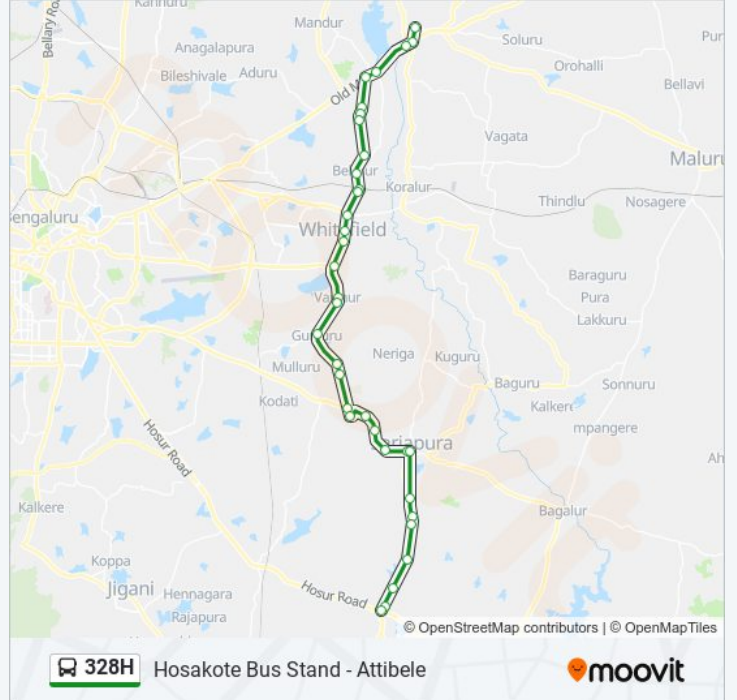

Use the Moovit App to find the closest 328H bus station near you and find out when is the next 328H bus arriving.

Direction: Attibele

35 stops

[VIEW LINE SCHEDULE](#)

- Hoskote Old Bus Stand
- Hoskote K.E.B.Circle
- Hoskote High School
- Huskur Kodi
- Katamnalluru Gate
- Safal Market
- Khaji Sonnenahalli Gate
- Kannamangala Gate
- Seegehalli Gate
- Belathuru
- Kadugodi Bus Station
- Kadugodi Bridge
- Hope Farm
- Sai Baba General Hospital
- Whitefield Post Office
- Varthuru Kodi
- Varthuru
- Varthuru Police Station
- Gunjuru
- Heggondanahalli
- Green Wood High School
- Dommasandra Circle

328H bus Info

Direction: Attibele

Stops: 35

Trip Duration: 68 min

Line Summary:

Dommasandra
 Chambenahalli
 Yamare
 Somapura Gate
 Sarjapura Circle
 Sarjapura
 Billapura
 Thyavakanahalli Gate
 S Medahalli
 Bidaraguppe
 Indlubele
 Jigala Cross
 Attibele Bus Stand

Direction: Hosakote Bus Stand

36 stops
[VIEW LINE SCHEDULE](#)

Attibele Bus Stand
 Jigala Cross
 Indlubele
 Bidaraguppe
 S Medahalli
 Thyavakanahalli Gate
 Billapura
 Garments Factory Borugunte
 Sarjapura
 Sarjapura Circle
 Somapura Gate
 Yamare
 Chambenahalli
 Dommasandra
 Dommasandra Circle
 Green Wood High School

328H bus Info

Direction: Hosakote Bus Stand

Stops: 36

Trip Duration: 72 min

Line Summary:

Heggondanahalli

Gunjuru

Varthuru Police Station