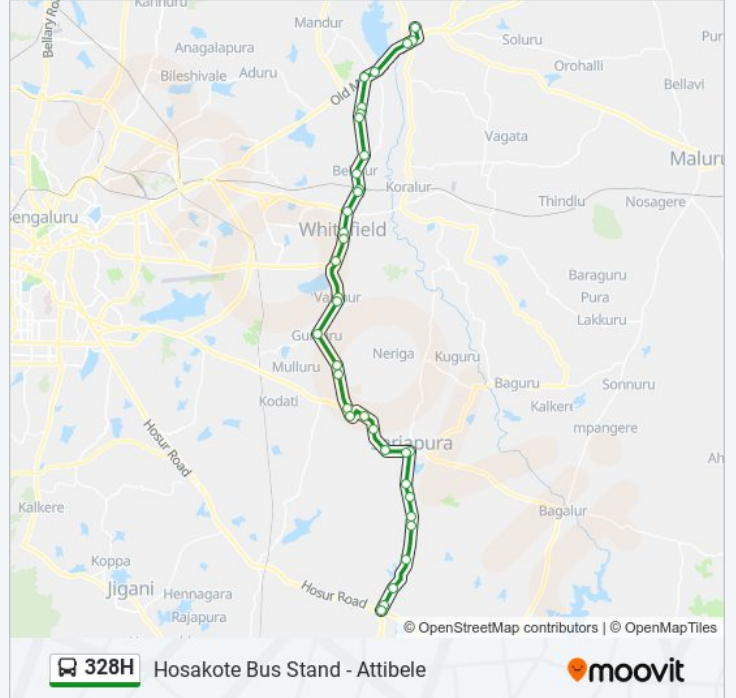

Heggondanahalli

Gunjuru

Varthuru Police Station

Varthuru

Varthuru Kodi

Whitefield Post Office

Sai Baba General Hospital

Hope Farm

Kadugodi Bridge

Kadugodi Bus Station

Bellathur

Seegehalli Gate

Kannamangala Gate

Khaji Sonnenahalli Gate

Safal Market

Katamnalluru Gate

Huskur Kodi

Hoskote High School

Hoskote K.E.B.Circle

Hoskote Old Bus Stand

328H bus time schedules and route maps are available in an offline PDF at moovitapp.com. Use the [Moovit App](#) to see live bus times, train schedule or subway schedule, and step-by-step directions for all public transit in Bengaluru.

[About Moovit](#) • [MaaS Solutions](#) • [Supported Countries](#) • [Mooviter Community](#)

© 2024 Moovit - All Rights Reserved

Check Live Arrival Times