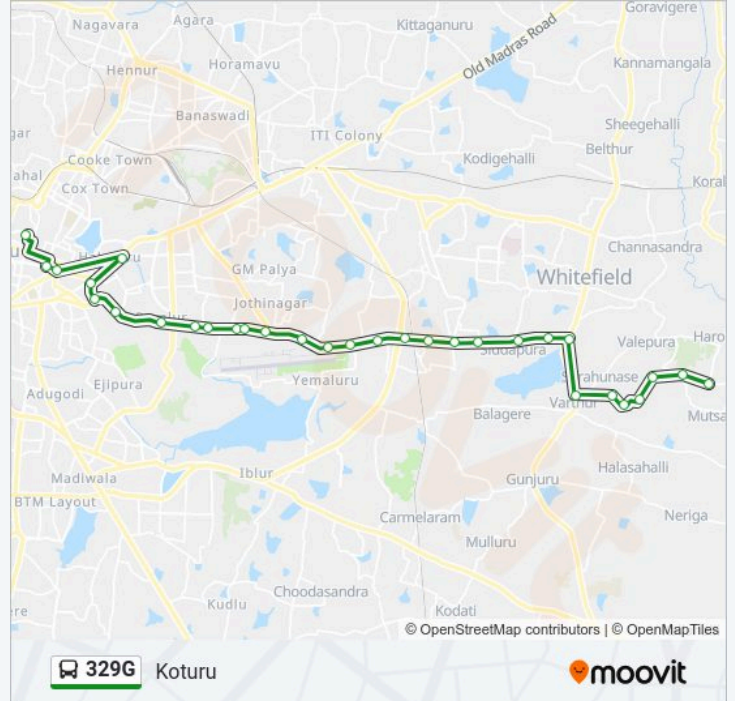

Direction: Koturu

Stops: 31

Trip Duration: 56 min

Line Summary:

Siddapura

Ramagondanahalli

Varthuru Kodi

Varthuru High School

Janatha Mane

Madhura Nagara Hostel

Madhuranagara

Vallepura Gate

Harohalli Cross

Koturu

Direction: Shivajinagar Bus Station

30 stops