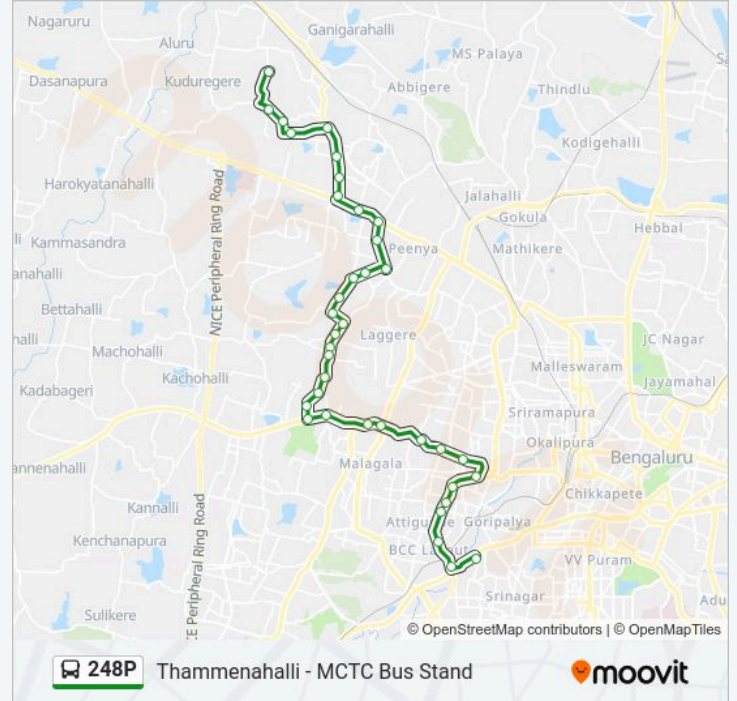

248P

Thammenahalli - MCTC Bus Stand

Get The App

The 248P bus line (Thammenahalli - MCTC Bus Stand) has 2 routes. For regular weekdays, their operation hours are:
(1) Mctc Bus Stand: 06:55 - 20:20(2) Thammenahalli: 05:40 - 19:05
Use the Moovit App to find the closest 248P bus station near you and find out when is the next 248P bus arriving.

248P bus Info

Direction: Mctc Bus Stand

Stops: 38

Trip Duration: 58 min

Line Summary:

Hegganahalli Cross

Neelagiri Thopu

Maramma Temple Hegganahalli

Bagalagunte

Bone Mill

Sidedahalli

Meenakshi Layout

Thotada Guddadahalli

Thammenahalli

248P bus time schedules and route maps are available in an offline PDF at moovitapp.com. Use the Moovit App to see live bus times, train schedule or subway schedule, and step-by-step directions for all public transit in Bengaluru.