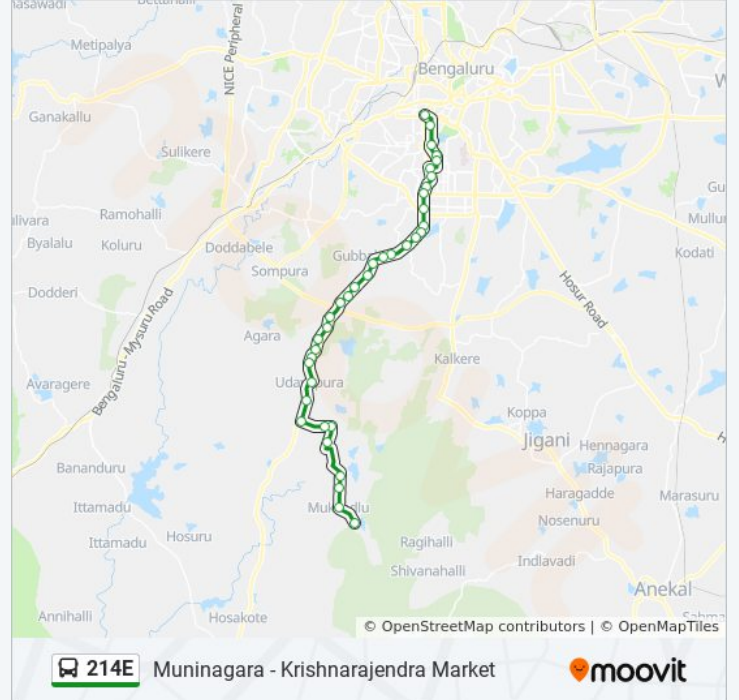

214E bus Info

Direction: Krishnarajendra Market

Stops: 37

Trip Duration: 64 min

Line Summary:

Doddakallasandra

Konanakunte Cross (Kanakapura Road)

Yelachenahalli Metro Station

Yelachenahalli

Jaraganahalli

Sarakki

Banashankari Bus Station

Banashankari Hunasemara

Deepak Nursing Home

Yediyur

Nanda Talkies

South End Circle

M.N.Krishnarao Park

Sajjan Rao Circle

Makkala Koota / Mahila Seva Samaja

Direction: Muninagara

37 stops

[VIEW LINE SCHEDULE](#)

K.R.Market (Kalasipalya)