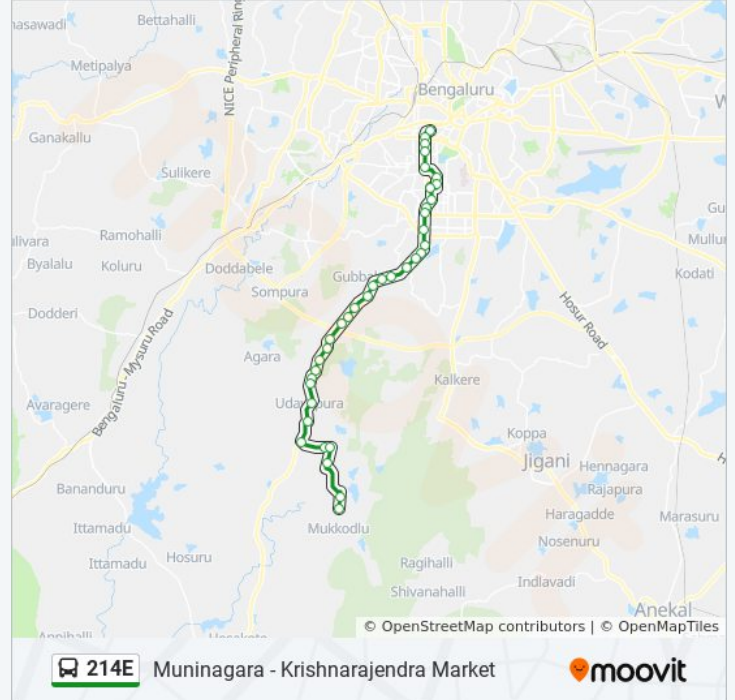

Gulakamale

Tharalu

Tattaguppe

Gudipalya

214E bus time schedules and route maps are available in an offline PDF at moovitapp.com. Use the [Moovit App](#) to see live bus times, train schedule or subway schedule, and step-by-step directions for all public transit in Bengaluru.