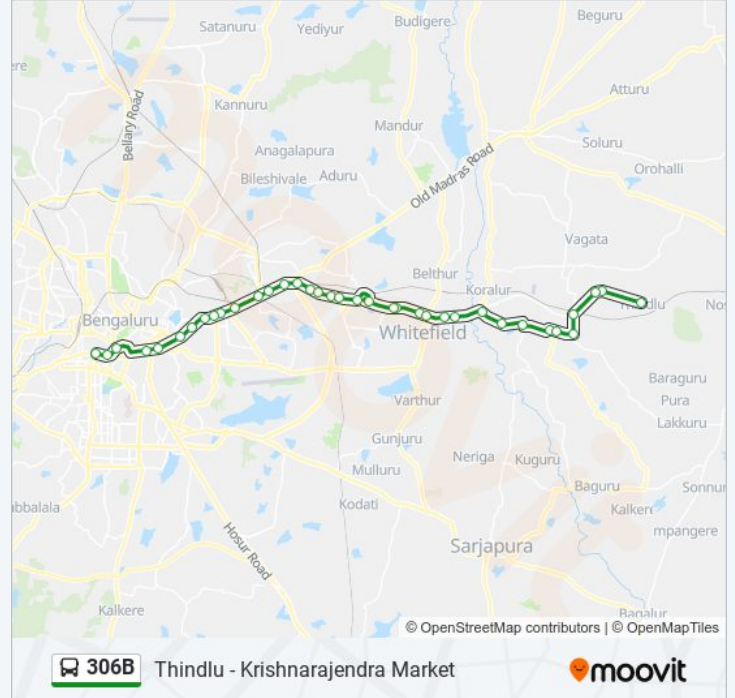

**306B bus Info**

**Direction:** Krishnarajendra Market

**Stops:** 37

**Trip Duration:** 60 min

**Line Summary:**

B Narayanapura

K.R.Puram Metro Station

Tin Factory

### Direction: Thindlu

40 stops

[VIEW LINE SCHEDULE](#)

K.R.Market

Town Hall

Corporation

St.Joseph Boys High School Malya Hospital

Richmond Circle (Bishop Coton Girls High School)