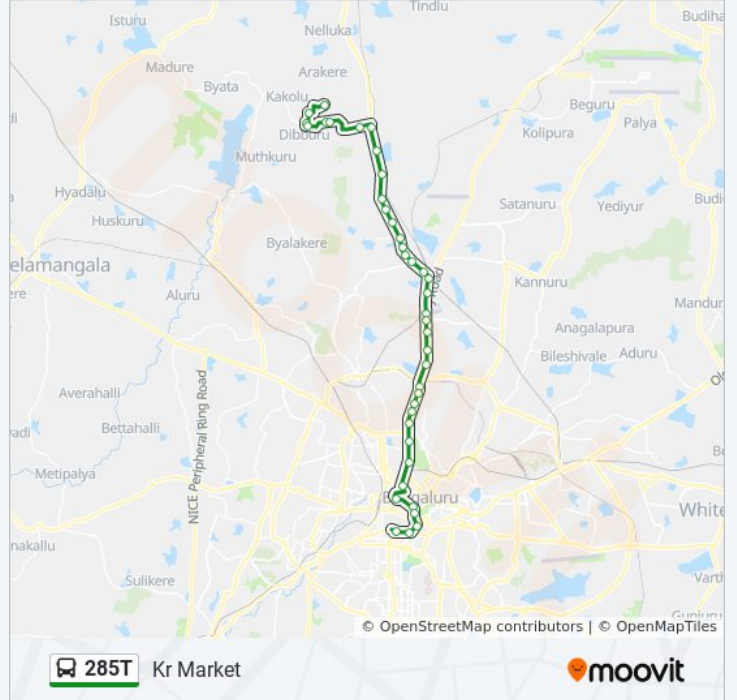

## 285T bus Info

**Direction:** Kr Market

**Stops:** 38

**Trip Duration:** 65 min

**Line Summary:**

Byatarayanapura  
Kodigehalli Gate  
Military Dairy Farm (Esteem Mall)  
Hebbala  
Canara Bank Hebbala  
C.B.I.  
Mekhri Circle  
Palace Ground  
R.M.Guttahalli  
Shivananda Stores  
Anand Rao Circle  
Maharani College  
K.R.Circle  
Corporation  
Town Hall  
K.R.Market