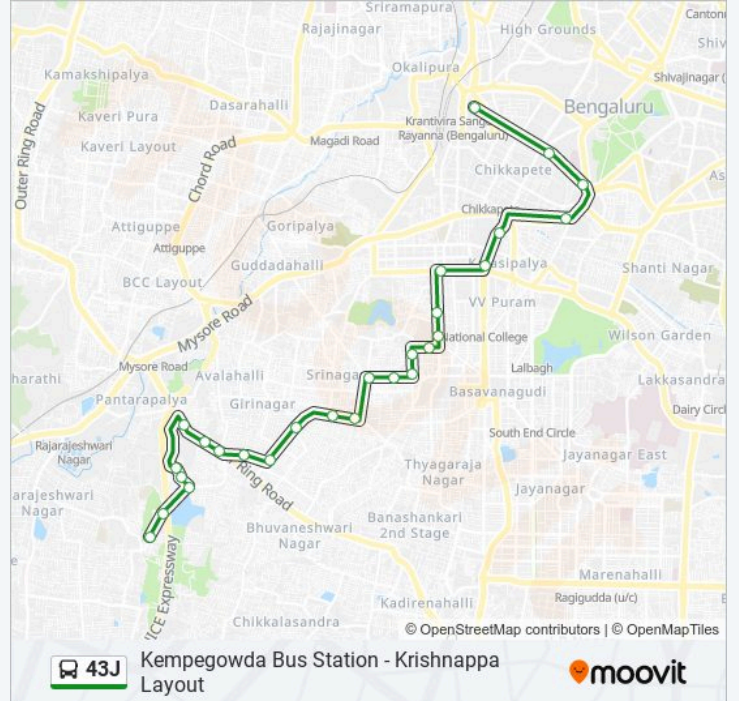

Use the Moovit App to find the closest 43J bus station near you and find out when is the next 43J bus arriving.

Direction: Kempegowda Bus Station

27 stops

[VIEW LINE SCHEDULE](#)

Krishnappa Layout
Shaneshwara Temple
Muneshwaranagara Kerekodi
Muneshwara Temple
D Souza Nagara
Veerabhadra Nagara
P.E.S.College
Dwarakanagara
Nanjundeshwara Stores
Hoskerehalli
Seetha Circle
Bank Colony
Srinivasa Nagara
Maruthi Circle
Subramanya Temple
Ganesha Bhavan
Hanumanthanagara Ward Office
Kohinoor Ground
Ramakrishna Ashrama
Bangalore High School
Chamarajapet

43J bus Time Schedule

Kempegowda Bus Station Route Timetable:

Sunday	05:20 - 21:10
Monday	05:20 - 21:10
Tuesday	05:20 - 21:10
Wednesday	05:20 - 21:10
Thursday	05:20 - 21:10
Friday	05:20 - 21:10
Saturday	05:20 - 21:10

43J bus Info

Direction: Kempegowda Bus Station

Stops: 27

Trip Duration: 33 min

Line Summary:

Makkala Koota / Mahila Seva Samaja

K.R.Market (Kalasipalya)

Town Hall

St.Marthas Hospital Corporation

Mysore Bank

Kempegowda Bus Station

Direction: Krishnappa Layout

25 stops

[VIEW LINE SCHEDULE](#)

Kempegowda Bus Station

Maharani College