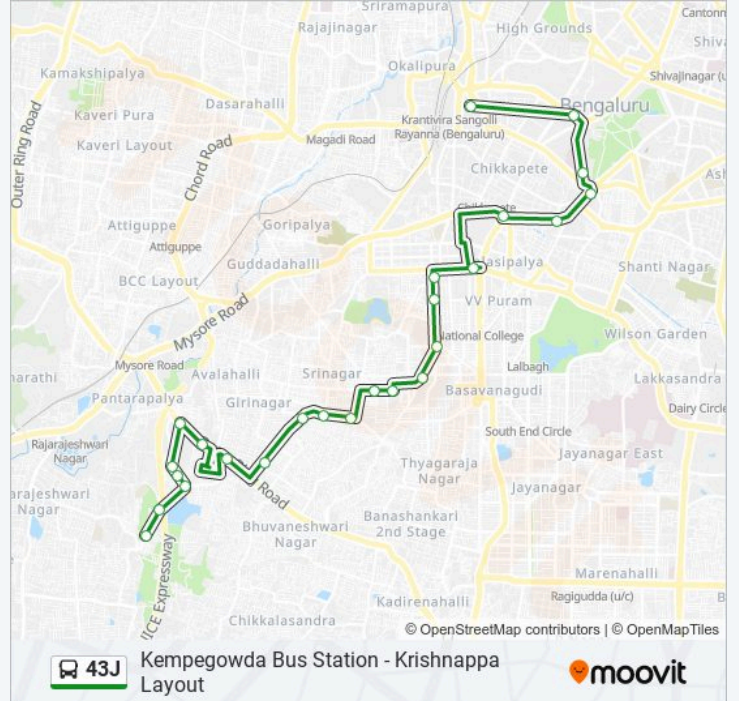

43J bus Info

Direction: Kempegowda Bus Station

Stops: 27

Trip Duration: 33 min

Line Summary:

Makkala Koota / Mahila Seva Samaja

K.R.Market (Kalasipalya)

Town Hall

43J bus Time Schedule

Krishnappa Layout Route Timetable:

Sunday	04:30 - 19:40
Monday	04:30 - 19:40
Tuesday	04:30 - 19:40
Wednesday	04:30 - 19:40
Thursday	04:30 - 19:40
Friday	04:30 - 19:40
Saturday	04:30 - 19:40

43J bus Info

Direction: Krishnappa Layout

Stops: 25

Trip Duration: 34 min

Line Summary:

P.E.S.College

Veerabhadra Nagara

D Souza Nagara

Muneshwara Temple

Muneshwaranagara Kerekodi

Shaneshwara Temple

Krishnappa Layout

43J bus time schedules and route maps are available in an offline PDF at moovitapp.com. Use the Moovit App to see live bus times, train schedule or subway schedule, and step-by-step directions for all public transit in Bengaluru.