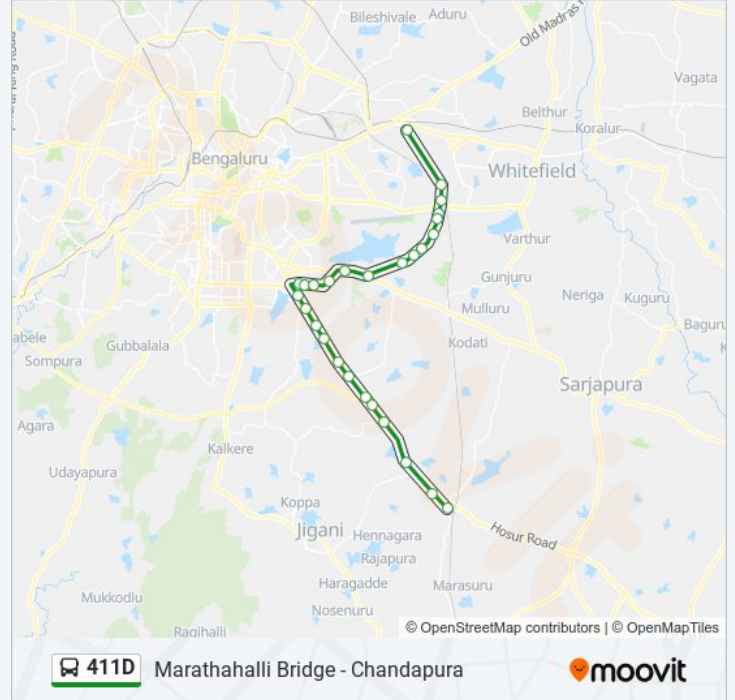

### 411D bus Info

**Direction:** Marathahalli Bridge

**Stops:** 27

**Trip Duration:** 58 min

**Line Summary:**

Eco Space

Devarabisanahalli Ring Road

New Horizon College

Kadubisanahalli

Multiplex Marathahalli

Marathahalli

Kalamandira Marathahalli Bridge

Karthik Nagara

B Narayanapura Ring Road

411D bus time schedules and route maps are available in an offline PDF at [moovitapp.com](https://moovitapp.com). Use the Moovit App to see live bus times, train schedule or subway schedule, and step-by-step directions for all public transit in Bengaluru.