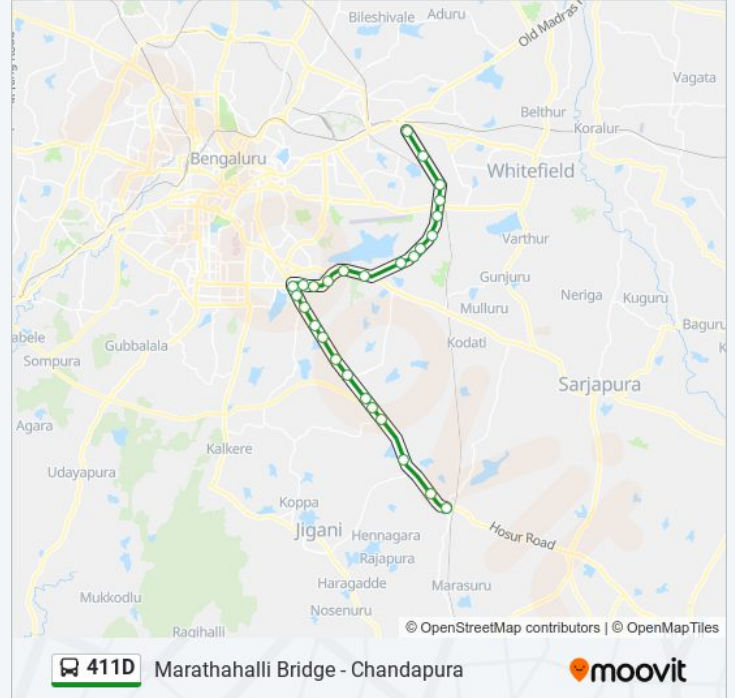

### 411D bus Info

**Direction:** Chandapura

**Stops:** 27

**Trip Duration:** 62 min

**Line Summary:**

Konappana Agarhara

Electronic City

Hebbagodi

### Direction: Marathahalli Bridge

27 stops

[VIEW LINE SCHEDULE](#)

Chandapura

B.T.L.College

Hebbagodi

Electronic City

Konappana Agarhara