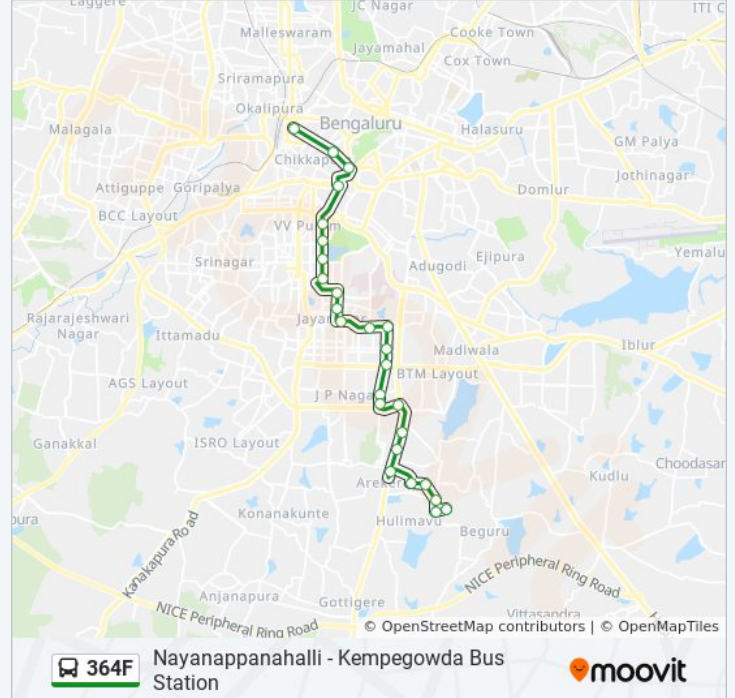

Use the Moovit App to find the closest 364F bus station near you and find out when is the next 364F bus arriving.

Direction: Kempegowda Bus Station

26 stops

[VIEW LINE SCHEDULE](#)

- Nayanappanahalli
- Avani Shringeri Nagara
- Shirdi Sai Temple Arakere
- Arekere Bts Layout
- Government Hospital
- Arakere Gate
- Apollo Hospital (Bannerughatta Road)
- Bilekahalli
- J.P.Nagara 3rd Phase
- Dalmia Circle
- Milk Booth
- Jayanagar East
- Jayanagara Pump House
- Carmel Convent
- Sanjay Gandhi Hospital
- Jayanagara T.T.M.C.
- Jayanagara 3rd Block
- Madhavan Park
- Vijaya College
- R.V.Teachers College
- Lalbagh West Gate

364F bus Time Schedule

Kempegowda Bus Station Route Timetable:

Sunday	05:40 - 17:20
Monday	05:40 - 17:20
Tuesday	05:40 - 17:20
Wednesday	05:40 - 17:20
Thursday	05:40 - 17:20
Friday	05:40 - 17:20
Saturday	05:40 - 17:20

364F bus Info

Direction: Kempegowda Bus Station

Stops: 26

Trip Duration: 37 min

Line Summary:

Minerva Circle

Town Hall

St.Marthas Hospital Corporation

Mysore Bank

Kempegowda Bus Station

Direction: Nayanappanahalli

25 stops

[VIEW LINE SCHEDULE](#)

Kempegowda Bus Station

Maharani College

K.R.Circle