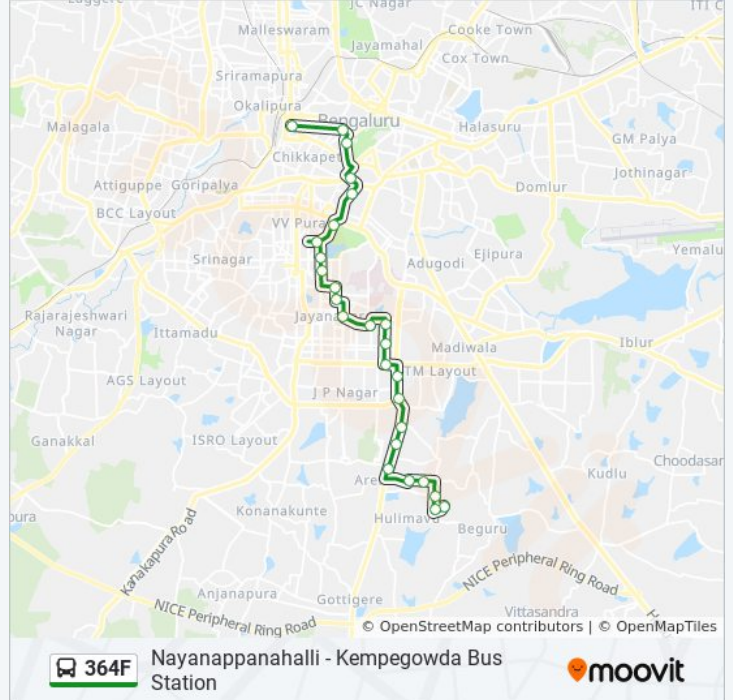

Apollo Hospital (Bannerughatta Road)

Arakere Gate

Government Hospital

Arekere Bts Layout

Shirdi Sai Temple Arakere

Avani Shringeri Nagara

Nayanappanahalli

364F bus time schedules and route maps are available in an offline PDF at moovitapp.com. Use the [Moovit App](#) to see live bus times, train schedule or subway schedule, and step-by-step directions for all public transit in Bengaluru.

[About Moovit](#) • [MaaS Solutions](#) • [Supported Countries](#) • [Mooviter Community](#)

© 2024 Moovit - All Rights Reserved

Check Live Arrival Times