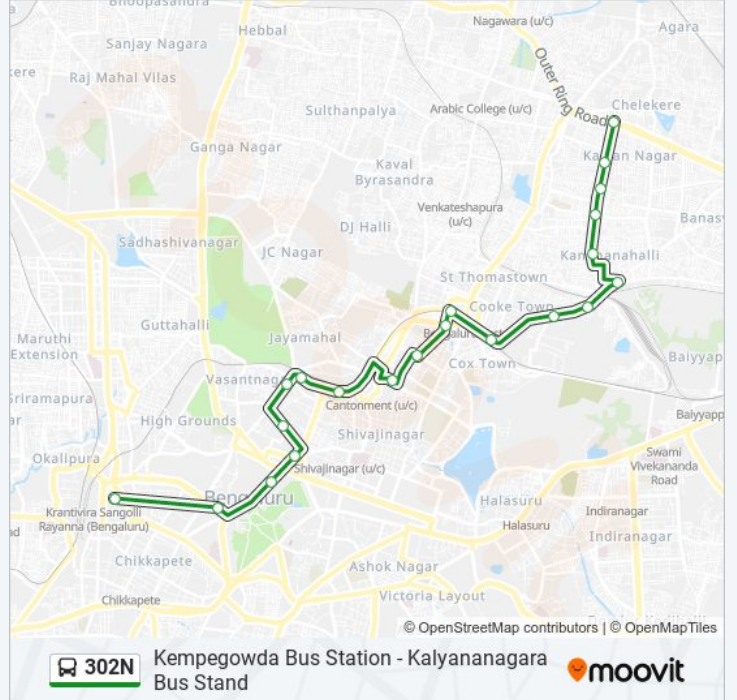

Use the Moovit App to find the closest 302N bus station near you and find out when is the next 302N bus arriving.

Direction: Kalyananagara Bus Stand

21 stops

[VIEW LINE SCHEDULE](#)

Kempegowda Bus Station
Maharani College
Vidhana Soudha Karnataka High Court
Indian Express
Cunningham Road
Vasanthnagara (Ambedkar Bhavana)
Cantonment Railway Station
Bamboo Bazaar
Coles Park
Coles Road
Mosque Road
Clarence School
I.T.C Factory
Jai Bharathnagara
Maruthi Sevanagara
Indian Oil Petrol Depot Cross
Ramaswampalya
Kammanahalli Empire Hotel
Kammanahalli
Jalvayu Vihara
Kalyananagara Bus Stand

302N bus Time Schedule

Kalyananagara Bus Stand Route Timetable:

Sunday	07:20 - 20:10
Monday	07:20 - 20:10
Tuesday	07:20 - 20:10
Wednesday	07:20 - 20:10
Thursday	07:20 - 20:10
Friday	07:20 - 20:10
Saturday	07:20 - 20:10

302N bus Info

Direction: Kalyananagara Bus Stand

Stops: 21

Trip Duration: 32 min

Line Summary:

Direction: Kempegowda Bus Station

21 stops

[VIEW LINE SCHEDULE](#)

302N bus Info

Direction: Kempegowda Bus Station

Stops: 21

Trip Duration: 28 min

Line Summary:

Maharani College

Cauvery Bhavana

Kempegowda Bus Station