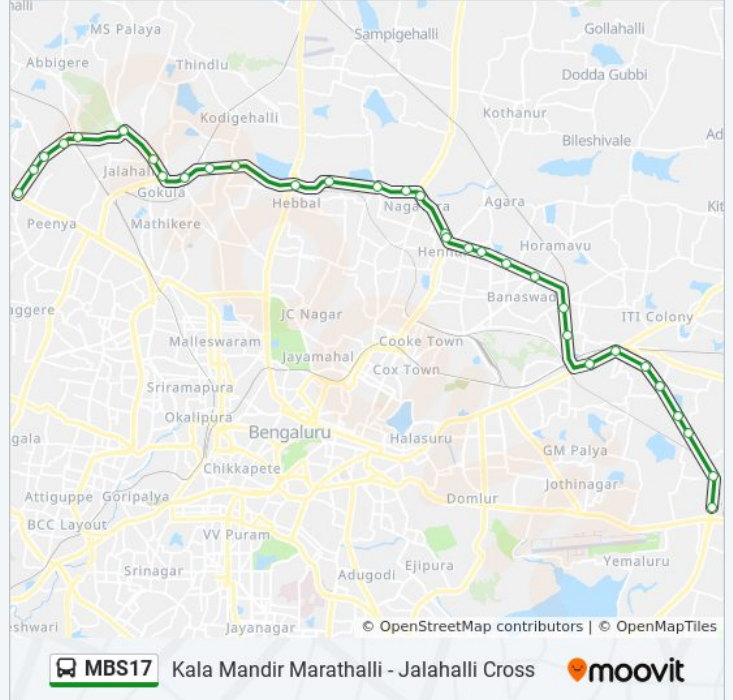

MBS17 bus Time Schedule

Jalahalli Cross Route Timetable:

Sunday	08:30 - 15:25
Monday	08:30 - 15:25
Tuesday	08:30 - 15:25
Wednesday	08:30 - 15:25
Thursday	08:30 - 15:25
Friday	08:30 - 15:25
Saturday	08:30 - 15:25

MBS17 bus Info**Direction:** Jalahalli Cross**Stops:** 29**Trip Duration:** 57 min**Line Summary:**

S.B.I.Bank B.E.L.Circle

H.M.T.Auditorium

H.M.T.Watch Factory

Kammagondanahalli Bridge

I.A.F.Jalahalli

Shettyhalli Cross

Direction: Kala Mandir Marathalli

Stops: 29

Trip Duration: 55 min

Line Summary:

80 Feet Road Kalyananagara

Babusabpalya

Horamavu

Ramamurthy Nagara (B Channasandra Bridge)

Kasthurinagara

Tin Factory

K.R.Puram Metro Station

B Narayanapura Ring Road

E.M.C.2

Karthik Nagara

Kalamandira Marathahalli Bridge

MBS17 bus time schedules and route maps are available in an offline PDF at moovitapp.com. Use the [Moovit App](#) to see live bus times, train schedule or subway schedule, and step-by-step directions for all public transit in Bengaluru.