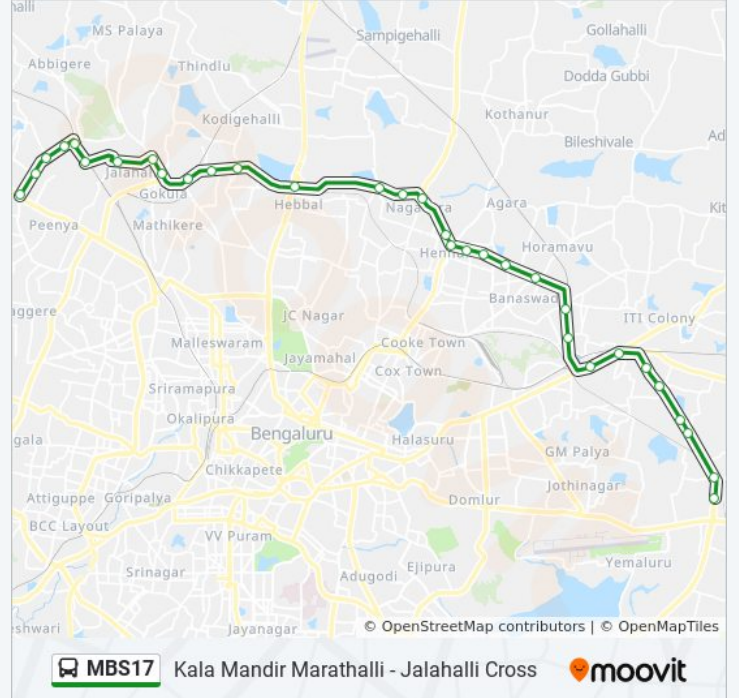

MBS17 bus Time Schedule

Jalahalli Cross Route Timetable:

Sunday	08:30 - 15:25
Monday	08:30 - 15:25
Tuesday	08:30 - 15:25
Wednesday	08:30 - 15:25
Thursday	08:30 - 15:25
Friday	08:30 - 15:25
Saturday	08:30 - 15:25

MBS17 bus Info**Direction:** Jalahalli Cross**Stops:** 29**Trip Duration:** 57 min**Line Summary:**

S.B.I.Bank B.E.L.Circle

H.M.T.Auditorium

H.M.T.Watch Factory

Kammagondanahalli Bridge

I.A.F.Jalahalli

Shettyhalli Cross

Ayyapa Temple Jalahalli Cross

Jalahalli Cross

Direction: Kala Mandir Marathalli

29 stops

[VIEW LINE SCHEDULE](#)

Jalahalli Cross

Ayyapa Temple Jalahalli Cross

Shettyhalli Cross