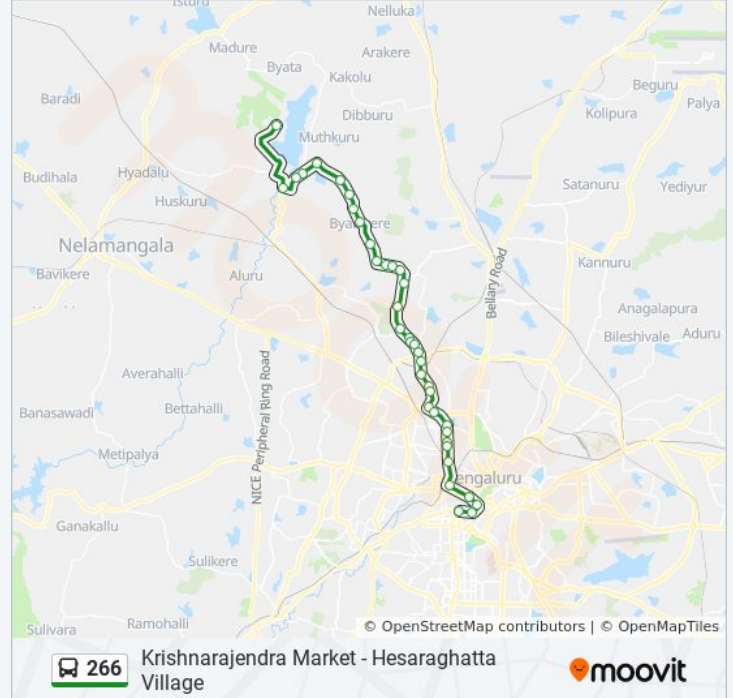

266 bus Info

Direction: Hesaraghatta Village

Stops: 36

Trip Duration: 63 min

Line Summary:

Jalahalli East

M.S.Palya

Sambhram College

Kanshiram Nagaraa

Lakshmipura Cross

Medi Agrahara Cross

Byalakere

Chikka Byalakere

Kurubarahalli Cross

Shivakote

Mathkur Cross

Ivarukandapura

Indian Institute Of Horticultural Research
T.B.Stop

Hesaraghatta T.B.Cross

Indo Dyanish Farm

Direction: Krishnarajendra Market

38 stops

[VIEW LINE SCHEDULE](#)

Indo Dyanish Farm