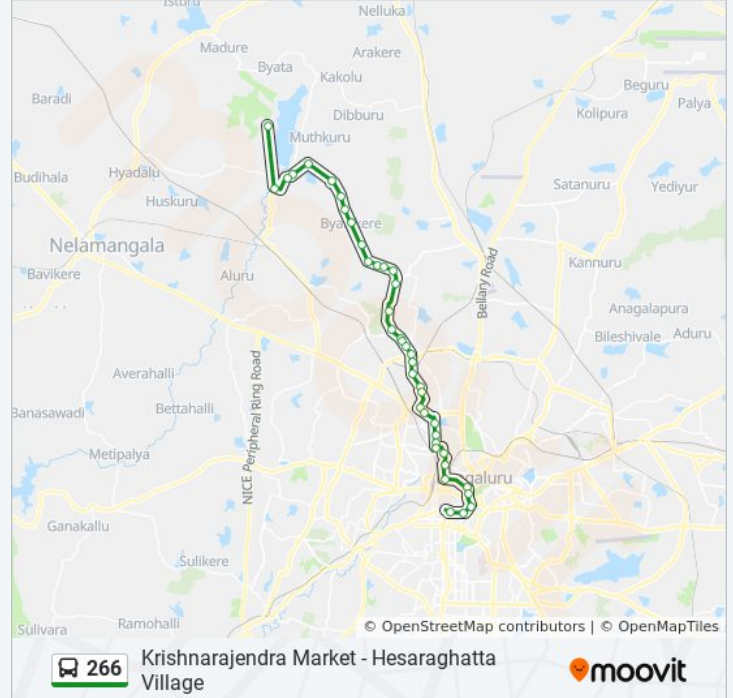

The 266 bus line (Krishnarajendra Market - Hesaraghatta Village) has 2 routes. For regular weekdays, their operation hours are:

(1) Hesaraghatta Village: 06:20 - 18:00(2) Krishnarajendra Market: 07:30 - 16:40

Anand Rao Circle

Maharani College

K.R.Circle

Corporation

Town Hall

K.R.Market

266 bus time schedules and route maps are available in an offline PDF at moovitapp.com. Use the [Moovit App](#) to see live bus times, train schedule or subway schedule, and step-by-step directions for all public transit in Bengaluru.