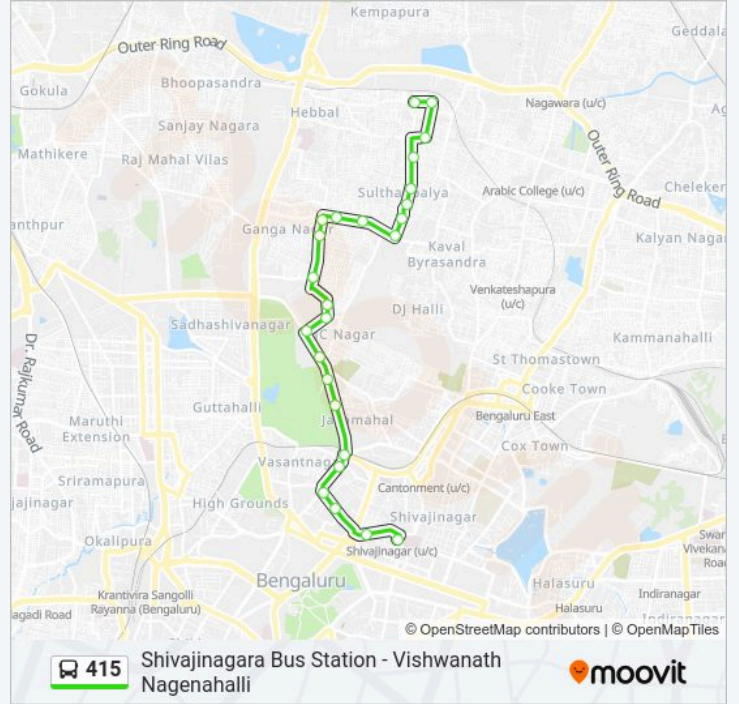

Ashwathkatte Sultanpalya

Sultanpalya

Ashwathkatte Manorayanapalya

Bhuvaneshwari Nagara

Kanakanagara

Kanakanagara Post Office

Vishwanath Nagenahalli

415 bus time schedules and route maps are available in an offline PDF at moovitapp.com. Use the Moovit App to see live bus times, train schedule or subway schedule, and step-by-step directions for all public transit in Bengaluru.

© 2024 Moovit - All Rights Reserved