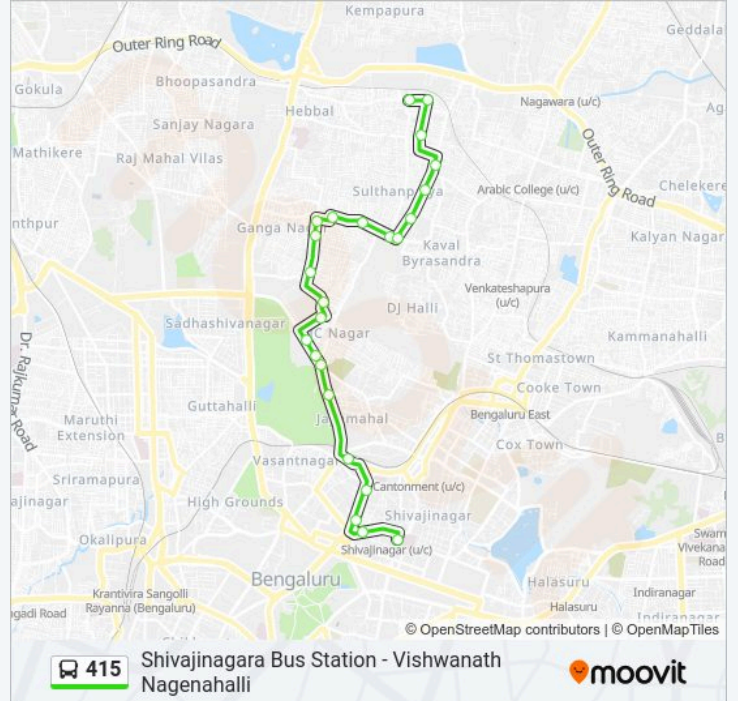

### 415 bus Info

**Direction:** Shivajinagara Bus Station

**Stops:** 24

**Trip Duration:** 27 min

**Line Summary:**

Gold Star Hotel

Indian Express

Shivajinagara Bus Station

### Direction: Vishwanath Nagenahalli

25 stops

[VIEW LINE SCHEDULE](#)

Shivajinagara Bus Station

Indian Express

Cunningham Road

The Embassy Cunningham Road

Vasanthnagara (Ambedkar Bhavana)