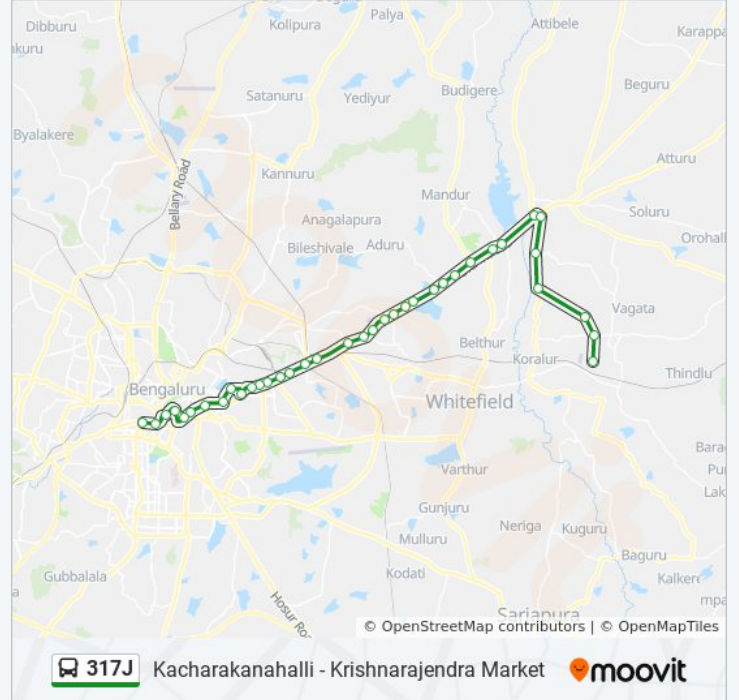

317J bus Info

Direction: Kacharakanahalli

Stops: 37

Trip Duration: 72 min

Line Summary:

Bhattarahalli

S.J.E.S.College

Medahalli

Veeranahalli

Avalahalli

Cheemasandra Gate

Budigere Cross

Katamnalluru Gate

Huskur Kodi

Hoskote High School

Chennabyre Gowda Circle

Pettanahalli Cross

Doddagattiganabbe

Kodihalli

Kacharakanahalli Cross

Kacharakanahalli

Direction: Krishnarajendra Market

32 stops

[VIEW LINE SCHEDULE](#)