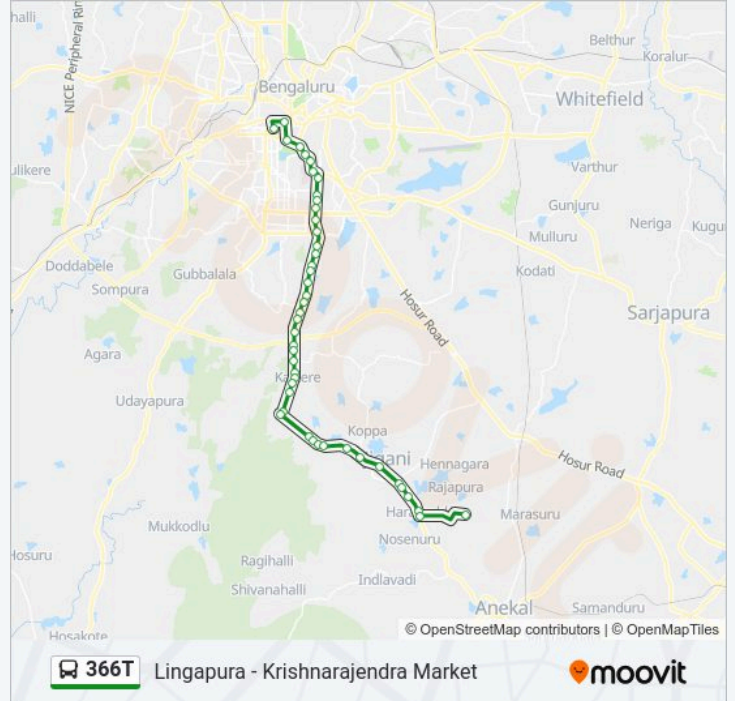

Ananda Ashrama Coles Road

Bangalore Dairy Circle

Nimhans Hospital

Lakkasandra

Wilson Garden 7th Cross

Hop Coms / Lalbagh

Lalbagh Main Gate

Town Hall

K.R.Market (Kalasipalya)

**Direction: Lingapura**

45 stops

[VIEW LINE SCHEDULE](#)

K.R.Market (Kalasipalya)

Makkala Koota / Mahila Seva Samaja

Lalbagh Main Gate

Hop Coms / Lalbagh