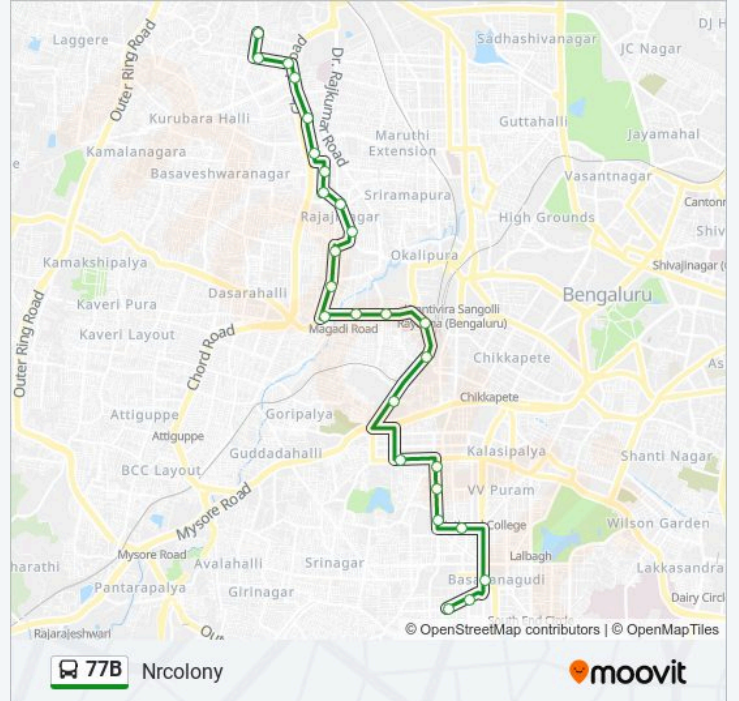

### 77B bus Info

**Direction:** Nrcolony

**Stops:** 26

**Trip Duration:** 36 min

**Line Summary:**

Chamarajpet Rama Mandir

Chamarajapete

Bangalore High School

Ramakrishna Ashrama

North Road

Basavanagudi Police Station

Netakallappa Circle

N.R.Colony

77B bus time schedules and route maps are available in an offline PDF at [moovitapp.com](https://moovitapp.com). Use the Moovit App to see live bus times, train schedule or subway schedule, and step-by-step directions for all public transit in Bengaluru.