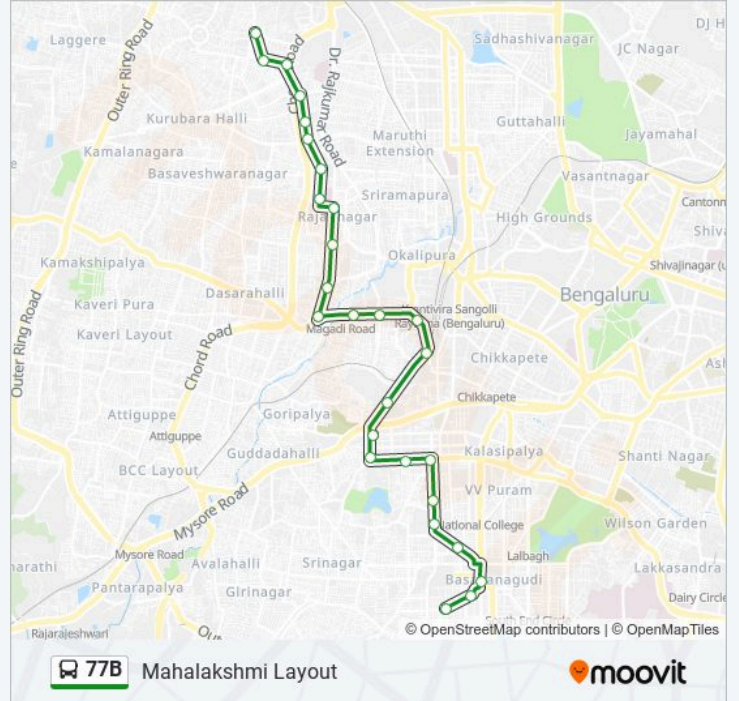

### 77B bus Time Schedule

Mahalakshmi Layout Route Timetable:

Sunday	05:30 - 21:15
Monday	05:30 - 21:15
Tuesday	05:30 - 21:15
Wednesday	05:30 - 21:15
Thursday	05:30 - 21:15
Friday	05:30 - 21:15
Saturday	05:30 - 21:15

### 77B bus Info

**Direction:** Mahalakshmi Layout

**Stops:** 27

**Trip Duration:** 37 min

**Line Summary:**

Navarang Theatre

Canara Bank Rajajinagara 1st Block

Rajaji Nagar 1st Block

Mahalakshmi Layout Entrance

Srinivasa Temple

Mahalakshmi Layout