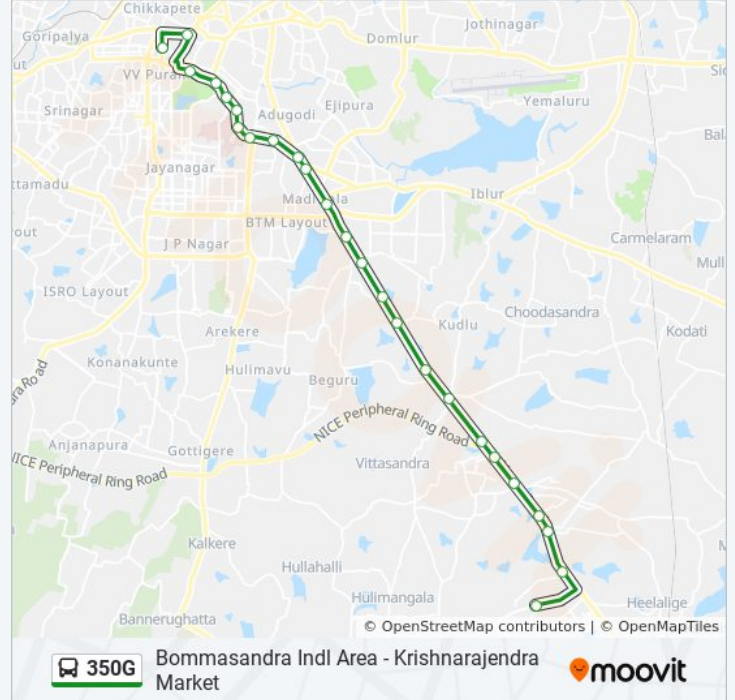

Nimhans Hospital

Lakkasandra

Wilson Garden 7th Cross

Hop Coms / Lalbagh

Lalbagh Main Gate

Town Hall

K.R.Market (Kalasipalya)

350G bus time schedules and route maps are available in an offline PDF at moovitapp.com. Use the [Moovit App](#) to see live bus times, train schedule or subway schedule, and step-by-step directions for all public transit in Bengaluru.

[About Moovit](#) • [MaaS Solutions](#) • [Supported Countries](#) • [Mooviter Community](#)

© 2024 Moovit - All Rights Reserved

Check Live Arrival Times