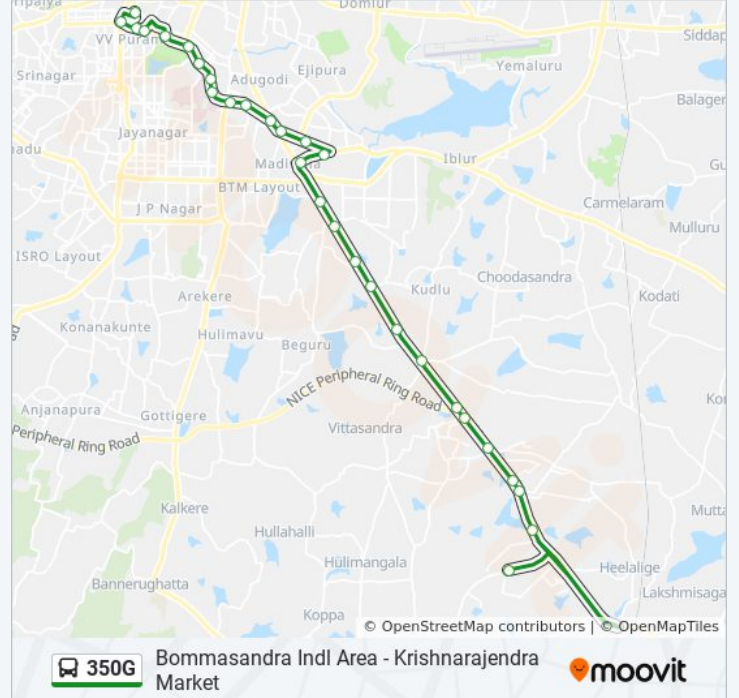

Konappana Agarhara

Electronic City

Veerasandra

Huskur Gate

Hebbagodi

Industrial Area Water Tank Bommasandra

Direction: Krishnarajendra Market

25 stops

[VIEW LINE SCHEDULE](#)

Industrial Area Water Tank Bommasandra

Hebbagodi

Huskur Gate

Veerasandra

Electronic City

Konappana Agarhara

Electronic City P.E.S.I.T College

Hosa Road

Singasandra

Kudlu Gate

Garvebhavi Palya

Bommanahalli

Roopena Agrahara

Madiwala

St Johns Hospital

Hosur Road Junction

Muneshwara Temple

Bengaluru Dairy Circle

350G bus Time Schedule

Krishnarajendra Market Route Timetable:

Sunday	07:45 - 11:10
Monday	07:45 - 11:10
Tuesday	07:45 - 11:10
Wednesday	07:45 - 11:10
Thursday	07:45 - 11:10
Friday	07:45 - 11:10
Saturday	07:45 - 11:10

350G bus Info

Direction: Krishnarajendra Market

Stops: 25

Trip Duration: 43 min

Line Summary: