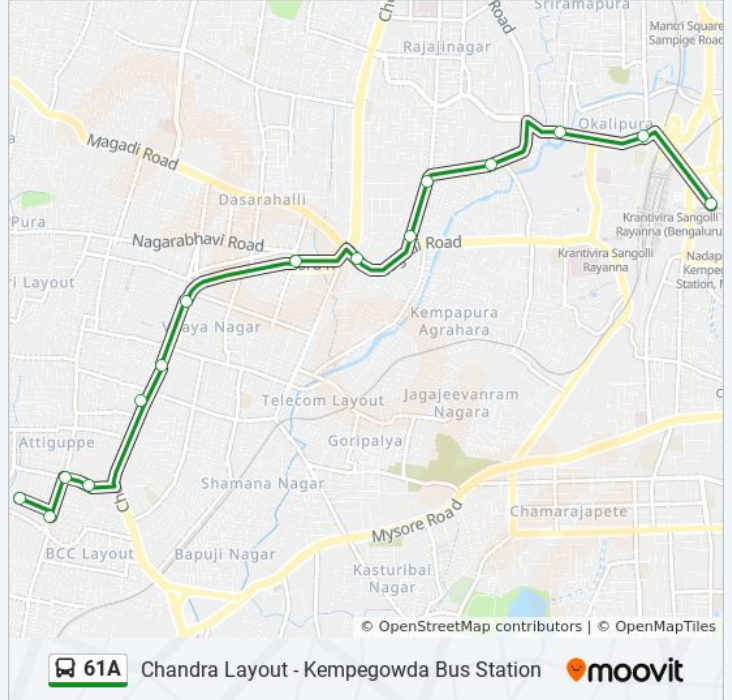

### 61A bus Info

**Direction:** Chandra Layout

**Stops:** 15

**Trip Duration:** 16 min

**Line Summary:**

## Direction: Kempegowda Bus Station

15 stops

[VIEW LINE SCHEDULE](#)

Chandra Layout  
 Ganesha Temple Chandra Layout  
 Chandra Public School  
 Income Tax Layout  
 Vijayanagara Bus Station  
 Maruthi Mandira  
 Vijayanagara  
 Manuvana  
 Magadi Road Toll Gate  
 Prasanna Theatre  
 6th Block Rajajinagara  
 Gopalapura  
 Sujatha Talkies  
 Okalipura  
 Kempegowda Bus Station

## 61A bus Time Schedule

Kempegowda Bus Station Route Timetable:

Sunday	24 hours
Monday	24 hours
Tuesday	24 hours
Wednesday	24 hours
Thursday	24 hours
Friday	24 hours
Saturday	24 hours

## 61A bus Info

**Direction:** Kempegowda Bus Station

**Stops:** 15

**Trip Duration:** 16 min

**Line Summary:**

61A bus time schedules and route maps are available in an offline PDF at [moovitapp.com](https://moovitapp.com). Use the [Moovit App](#) to see live bus times, train schedule or subway schedule, and step-by-step directions for all public transit in Bengaluru.