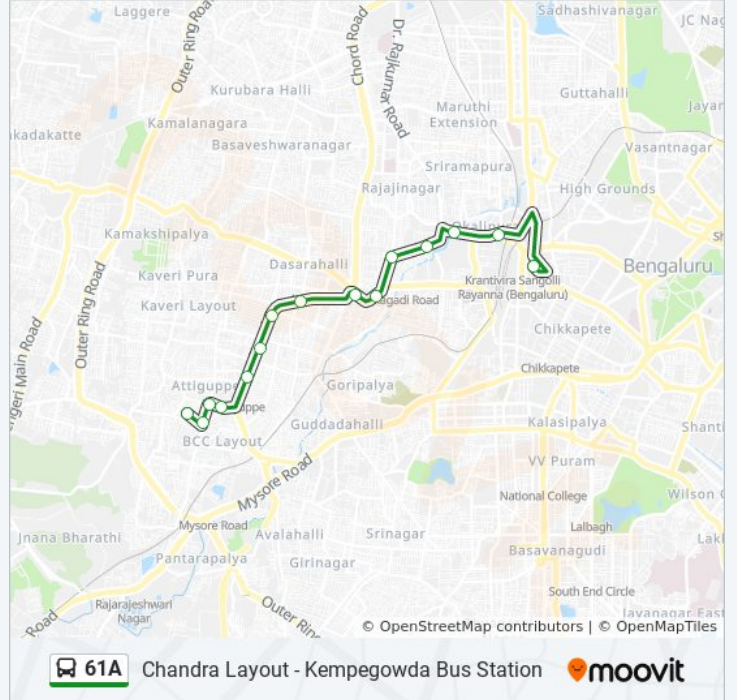

Ganesha Temple Chandra Layout

Chandra Layout

### 61A bus Time Schedule

Chandra Layout Route Timetable:

Sunday	00:25 - 23:50
Monday	00:25 - 23:50
Tuesday	00:25 - 23:50
Wednesday	00:25 - 23:50
Thursday	00:25 - 23:50
Friday	00:25 - 23:50
Saturday	00:25 - 23:50

### 61A bus Info

**Direction:** Chandra Layout

**Stops:** 15

**Trip Duration:** 16 min

**Line Summary:**