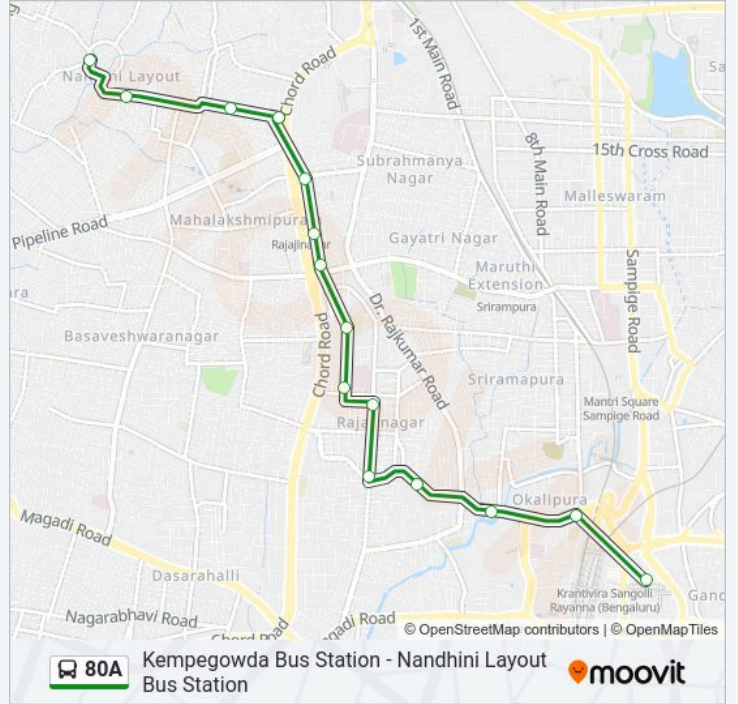

80A bus Info

Direction: Kempegowda Bus Station

Stops: 15

Trip Duration: 18 min

Line Summary:

Direction: Nandhini Layout Bus Station

15 stops

[VIEW LINE SCHEDULE](#)

80A bus Time Schedule

Nandhini Layout Bus Station Route Timetable:

Sunday	05:50 - 22:30
Monday	05:50 - 22:30
Tuesday	05:50 - 22:30
Wednesday	05:50 - 22:30
Thursday	05:50 - 22:30
Friday	05:50 - 22:30
Saturday	05:50 - 22:30

80A bus Info

Direction: Nandhini Layout Bus Station

Stops: 15

Trip Duration: 20 min

Line Summary:

80A bus time schedules and route maps are available in an offline PDF at moovitapp.com. Use the Moovit App to see live bus times, train schedule or subway schedule, and step-by-step directions for all public transit in Bengaluru.