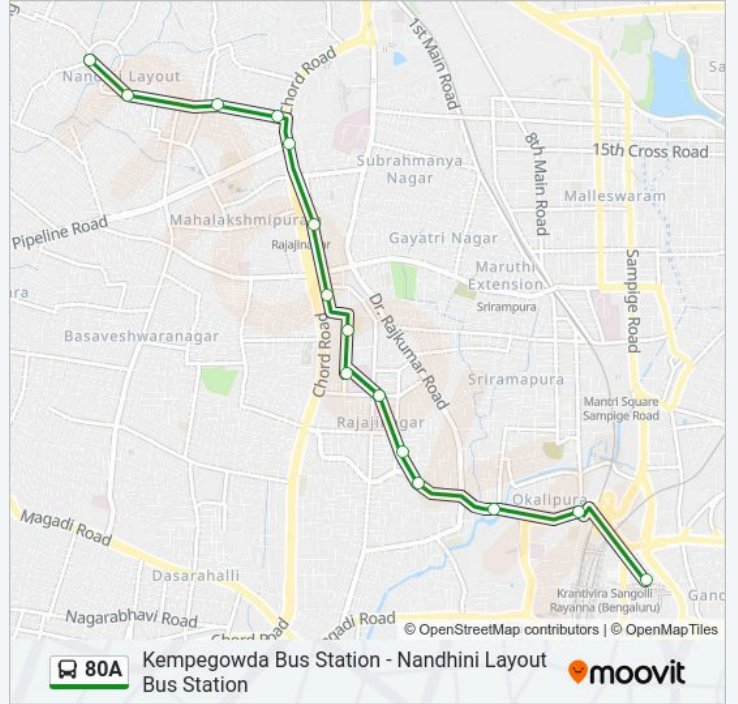

Use the Moovit App to find the closest 80A bus station near you and find out when is the next 80A bus arriving.

Direction: Kempegowda Bus Station

15 stops

[VIEW LINE SCHEDULE](#)

- Nandhini Layout Bus Station
- Saraswathipuram
- Srinivasa Temple
- Mahalakshmi Layout Entrance
- Rajajinagara 1st Block
- Canara Bank Rajajinagara 1st Block
- 2nd Block Rajajinagara
- Basaveshwara College
- E.S.I.Hospital Rajajinagara
- Old Police Station Rajajinagara
- Rajajinagara Rama Temple
- Rajajinagara Entrance
- Sujatha Talkies
- Okalipura
- Kempegowda Bus Station

80A bus Time Schedule

Kempegowda Bus Station Route Timetable:

Sunday	05:00 - 21:55
Monday	05:00 - 21:55
Tuesday	05:00 - 21:55
Wednesday	05:00 - 21:55
Thursday	05:00 - 21:55
Friday	05:00 - 21:55
Saturday	05:00 - 21:55

80A bus Info

Direction: Kempegowda Bus Station

Stops: 15

Trip Duration: 18 min

Line Summary:

Direction: Nandhini Layout Bus Station

15 stops

[VIEW LINE SCHEDULE](#)