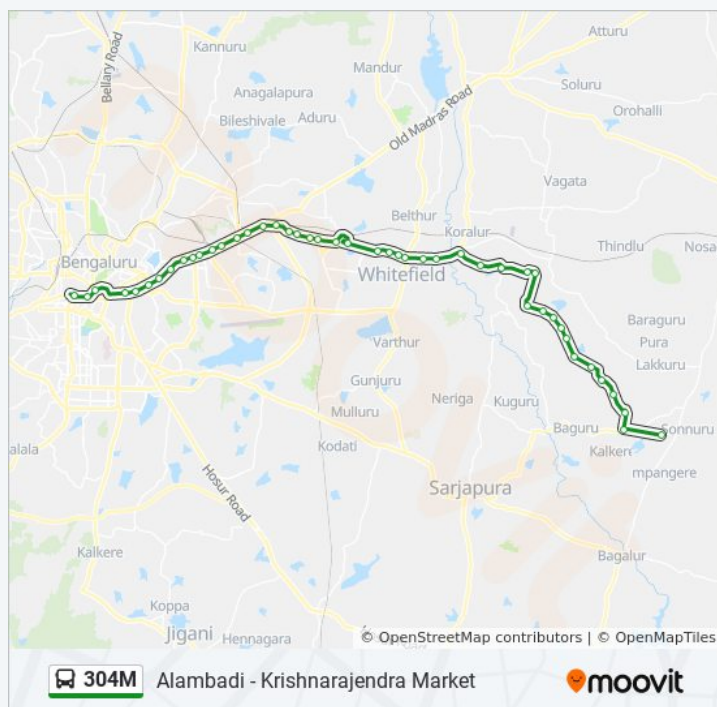

Direction: Krishnarajendra Market

Stops: 46

Trip Duration: 87 min

Line Summary:

N.G.E.F.

Swamy Vivekananda Metro Station / Isolation Hospital

Binnamangala (Indiranagara R.T.O.Office)

Depot 6 Indiranagara