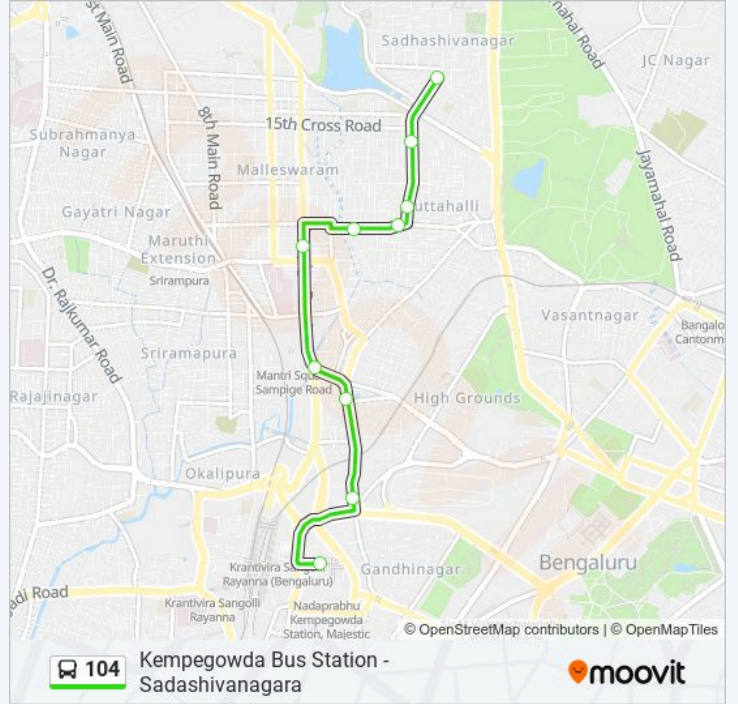

## Kempegowda Bus Station - Sadashivanagara

Get The App

The 104 bus line (Kempegowda Bus Station - Sadashivanagara) has 2 routes. For regular weekdays, their operation hours are:

(1) Kempegowda Bus Station: 09:15 - 18:45(2) Sadashivanagara: 06:30 - 18:15

### 104 bus Info

**Direction:** Kempegowda Bus Station

**Stops:** 9

**Trip Duration:** 11 min

**Line Summary:**

### Direction: Sadashivanagara

10 stops

[VIEW LINE SCHEDULE](#)

- Kempegowda Bus Station
- Anand Rao Circle
- Swastik Sheshadripuram College
- Central (Towards Malleśwaram)
- Malleśwaram Circle
- Dattatreya Temple Malleśwaram
- Vinayaka Circle
- Vaiyalikaval Police Station
- Bashyam Circle
- Sadashivanagara

### 104 bus Info

**Direction:** Sadashivanagara

**Stops:** 10

**Trip Duration:** 13 min

**Line Summary:**

104 bus time schedules and route maps are available in an offline PDF at [moovitapp.com](https://moovitapp.com). Use the Moovit App to see live bus times, train schedule or subway schedule, and step-by-step directions for all public transit in Bengaluru.