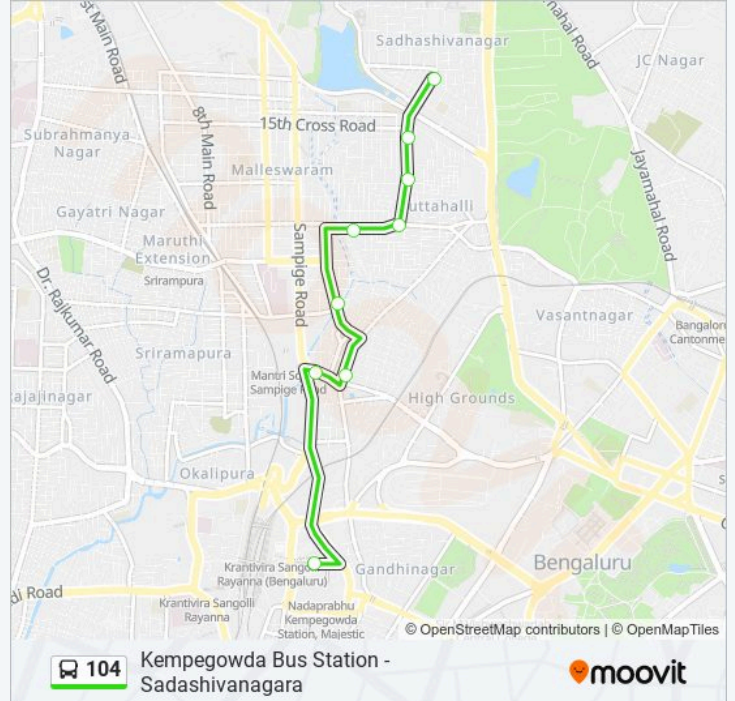

### Direction: Kempegowda Bus Station

9 stops

[VIEW LINE SCHEDULE](#)

- Sadashivanagara
- Bashyam Circle
- Vaiyalikaval Police Station
- Vinayaka Circle
- Dattatreya Temple Malleshwaram
- Malleshwaram Link Road
- Sheshadripuram College
- Central (Towards K.B.S.Majestic)
- Kempegowda Bus Station

### 104 bus Time Schedule

Kempegowda Bus Station Route Timetable:

Sunday	09:15 - 18:45
Monday	09:15 - 18:45
Tuesday	09:15 - 18:45
Wednesday	09:15 - 18:45
Thursday	09:15 - 18:45
Friday	09:15 - 18:45
Saturday	09:15 - 18:45

### 104 bus Info

**Direction:** Kempegowda Bus Station

**Stops:** 9

**Trip Duration:** 11 min

**Line Summary:**

### Direction: Sadashivanagara

10 stops

[VIEW LINE SCHEDULE](#)

- Kempegowda Bus Station
- Anand Rao Circle
- Swastik Sheshadripuram College
- Central (Towards Malleśwaram)
- Malleśwaram Circle
- Dattatreya Temple Malleśwaram
- Vinayaka Circle
- Vaiyalikaval Police Station
- Bashyam Circle
- Sadashivanagara