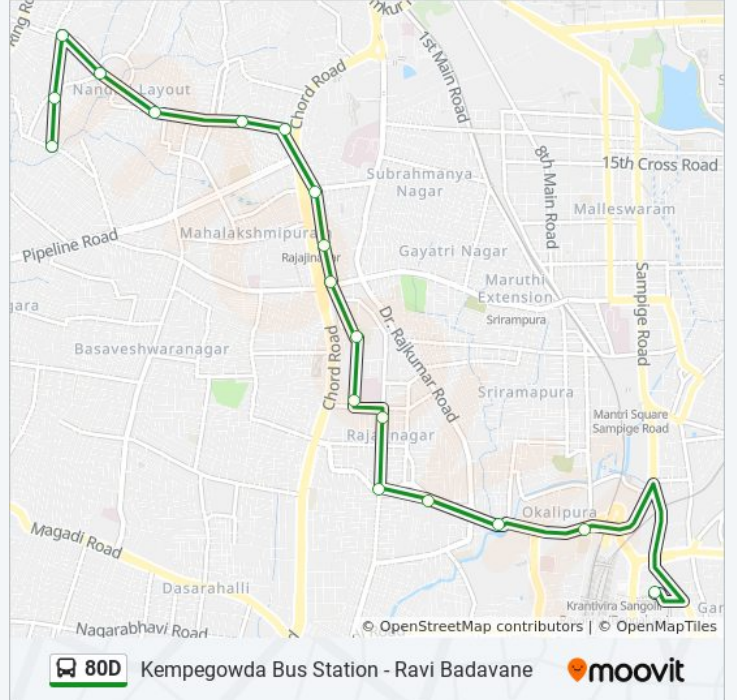

The 80D bus line (Kempegowda Bus Station - Ravi Badavane) has 2 routes. For regular weekdays, their operation hours are:

(1) Kempegowda Bus Station: 07:45 - 20:30(2) Ravi Badavane: 07:00 - 19:45

Use the Moovit App to find the closest 80D bus station near you and find out when is the next 80D bus arriving.

80D bus Info

Direction: Kempegowda Bus Station

Stops: 18

Trip Duration: 20 min

Line Summary:

Direction: Ravi Badavane

18 stops

[VIEW LINE SCHEDULE](#)

80D bus Time Schedule

Ravi Badavane Route Timetable:

Sunday	07:00 - 19:45
Monday	07:00 - 19:45
Tuesday	07:00 - 19:45
Wednesday	07:00 - 19:45
Thursday	07:00 - 19:45
Friday	07:00 - 19:45
Saturday	07:00 - 19:45

80D bus Info

Direction: Ravi Badavane

Stops: 18

Trip Duration: 22 min

Line Summary:

80D bus time schedules and route maps are available in an offline PDF at moovitapp.com. Use the [Moovit App](#) to see live bus times, train schedule or subway schedule, and step-by-step directions for all public transit in Bengaluru.