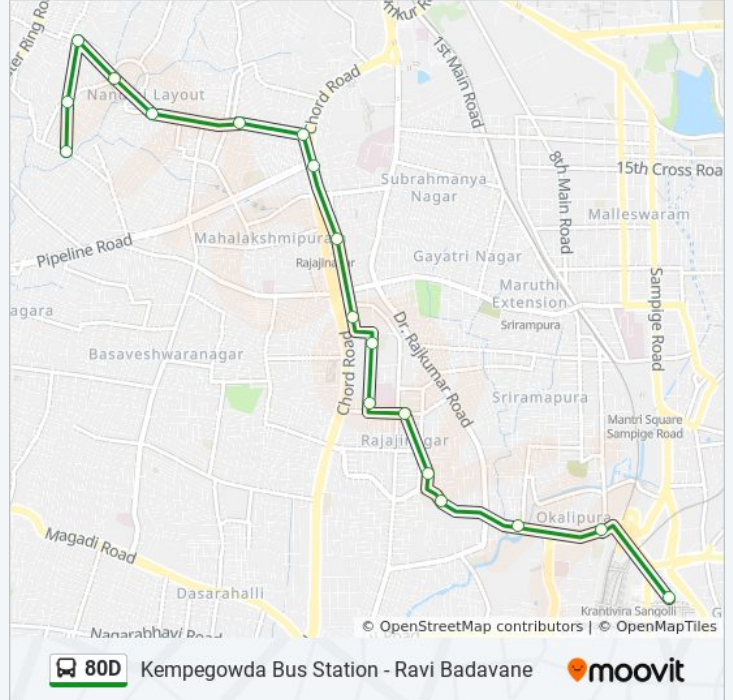

The 80D bus line (Kempegowda Bus Station - Ravi Badavane) has 2 routes. For regular weekdays, their operation hours are:

(1) Kempegowda Bus Station: 07:45 - 20:30(2) Ravi Badavane: 07:00 - 19:45

Use the Moovit App to find the closest 80D bus station near you and find out when is the next 80D bus arriving.

Direction: Kempegowda Bus Station

18 stops

[VIEW LINE SCHEDULE](#)

- Ravi Badavane
- Jai Maruthi Nagara
- Bakery Nandini Layout
- Nandhini Layout Bus Station
- Saraswathipuram
- Srinivasa Temple
- Mahalakshmi Layout Entrance
- Rajajinagara 1st Block
- Canara Bank Rajajinagara 1st Block
- 2nd Block Rajajinagara
- Basaveshwara College
- E.S.I.Hospital Rajajinagara
- Old Police Station Rajajinagara
- Rajajinagara Rama Temple
- Rajajinagara Entrance
- Sujatha Talkies
- Okalipura
- Kempegowda Bus Station

80D bus Time Schedule

Kempegowda Bus Station Route Timetable:

Sunday	07:45 - 20:30
Monday	07:45 - 20:30
Tuesday	07:45 - 20:30
Wednesday	07:45 - 20:30
Thursday	07:45 - 20:30
Friday	07:45 - 20:30
Saturday	07:45 - 20:30

80D bus Info

Direction: Kempegowda Bus Station

Stops: 18

Trip Duration: 20 min

Line Summary:

Direction: Ravi Badavane

18 stops

[VIEW LINE SCHEDULE](#)