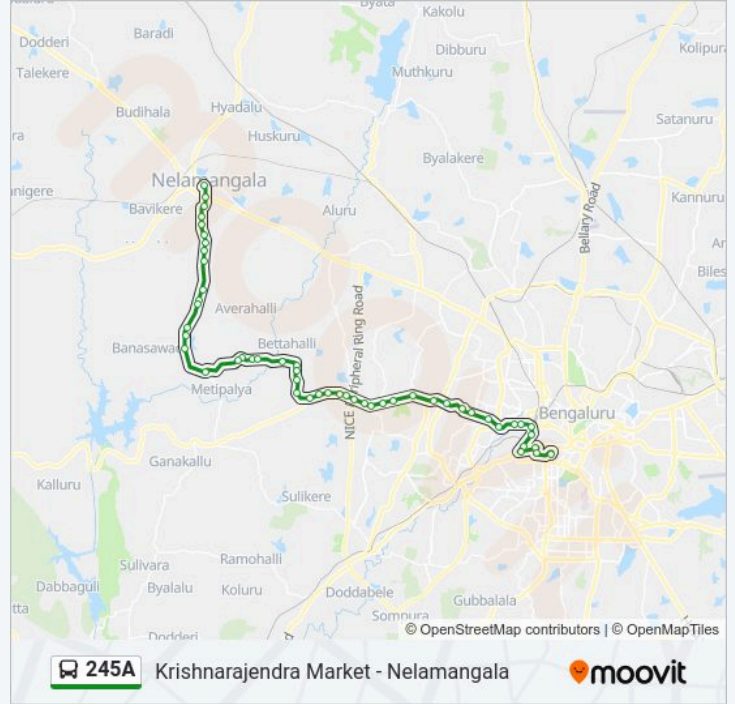

**245A bus Info**

**Direction:** Krishnarajendra Market

**Stops:** 51

**Trip Duration:** 91 min

**Line Summary:**

- Byandana Halli
- Byandana Halli Colony
- Janapriya Township
- Mutturayanaswamy Temple
- Kadabagere Cross
- Machohalli Gate
- Forest Gate
- Chikka Gollarahatti
- Kachohalli Gate
- Gollarahatti
- Kempegowda Nagara
- Byadarahalli
- Anjananagara
- Herohalli Cross
- Sunkadakatte
- Kottigepalya
- Summanahalli
- Kamakshipalya
- K.H.B.Colony
- Agrahara Dasarahalli
- Magadi Road Toll Gate
- 10th Cross Magadi Road
- 5th Cross Magadi Road
- Hunasemara
- Binny Mill
- Binnypet
- Sirsi Circle
- Vinayaka Talkies
- Rayan Circle
- K.R.Market (Kalasipalya)

**Direction: Nelamangala**

51 stops