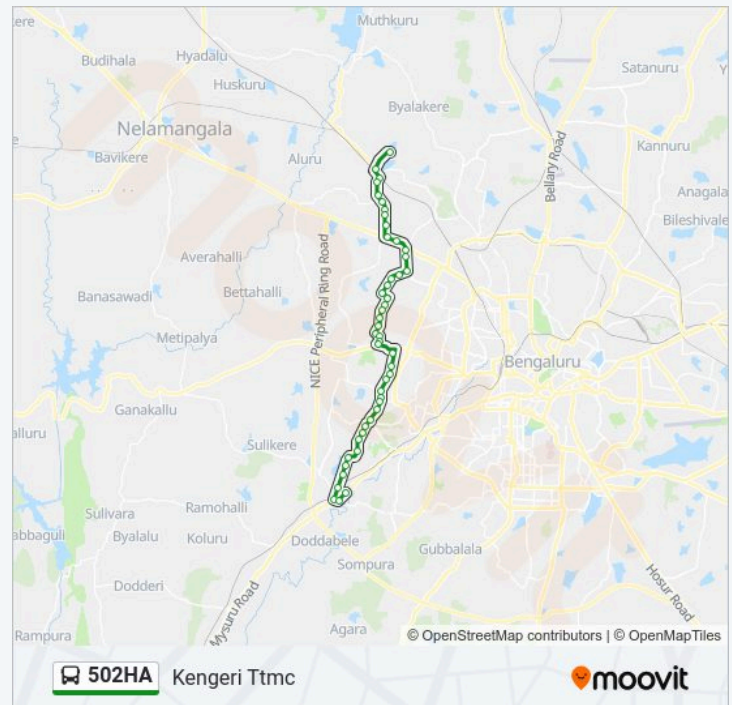

Bengaluru University Quarters

Friday

06:30 - 18:00

Saturday

06:30 - 18:00

502HA bus Info

Direction: Kengeri Ttmc

Stops: 47

Trip Duration: 69 min

Line Summary:

P.V.P.School

Mariyappanapalya

Kenchanapura Cross

Nagadevanahalli

Shirke K.H.B.Quarters

Kengeri Church