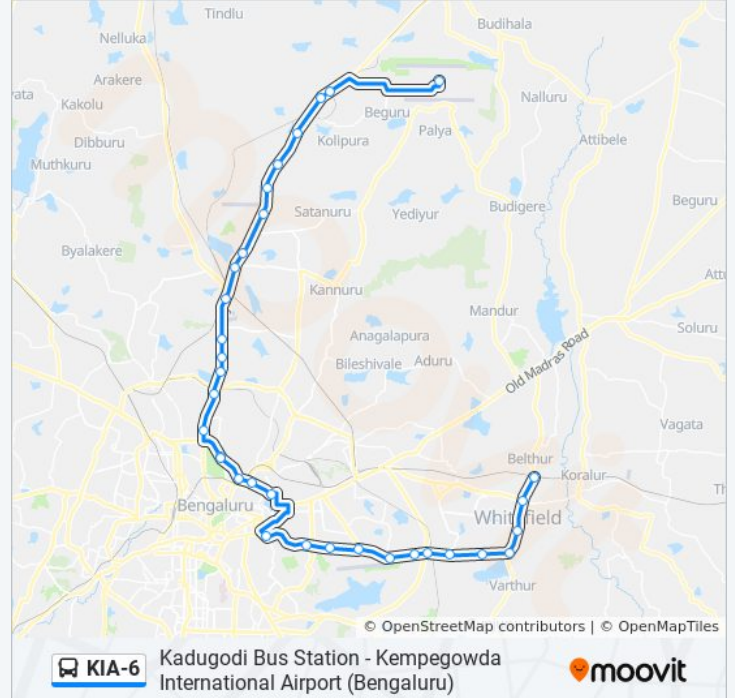

KIA-6 bus Info

Direction: Kadugodi Bus Station

Stops: 34

Trip Duration: 126 min

Line Summary:

Military Accounts Office

Domlur

Manipal Hospital

Hope Farm

Kadugodi Bus Station

Direction: Kempegowda International Airport

32 stops

[VIEW LINE SCHEDULE](#)

Kadugodi Bus Station

Hope Farm

Whitefield Post Office