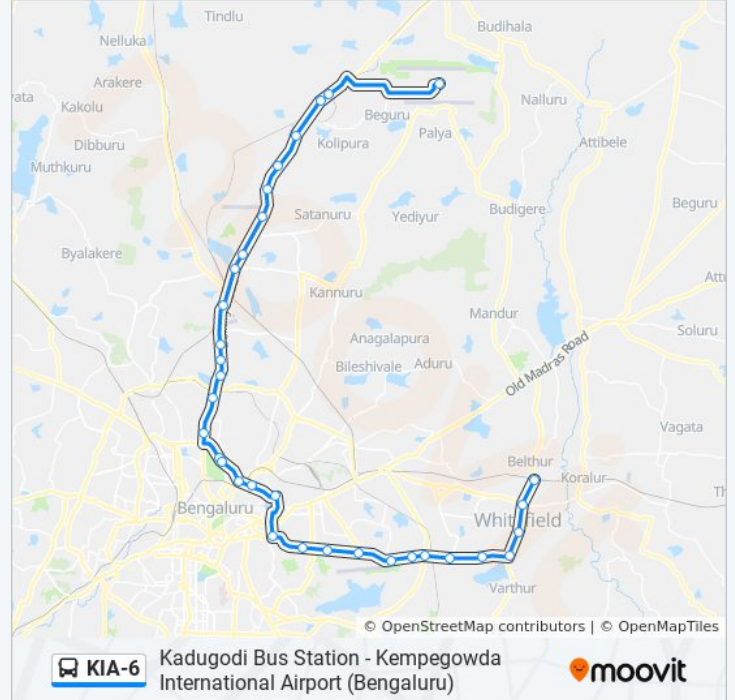

KIA-6 bus Info

Direction: Kadugodi Bus Station

Stops: 34

Trip Duration: 126 min

Line Summary:

Military Accounts Office

Domlur

Manipal Hospital

KIA-6 bus Info

Direction: Kempegowda International Airport

Stops: 32

Trip Duration: 126 min

Line Summary:

Hebbala Bridge
Military Dairy Farm (Esteem Mall)
Byatarayanapura
Allalassandra Gate
Kogilu Cross
Venkatala
Indian Air Force Yelahanka
Hunasamaranahalli
Bettahalasuru Cross
Chikkajala
Sadahalli Gate
Navayuga Toll Airport Road
Trumpet (K.I.A)
Cargo Village
D.H.F.L.
Kempegowda International Airport