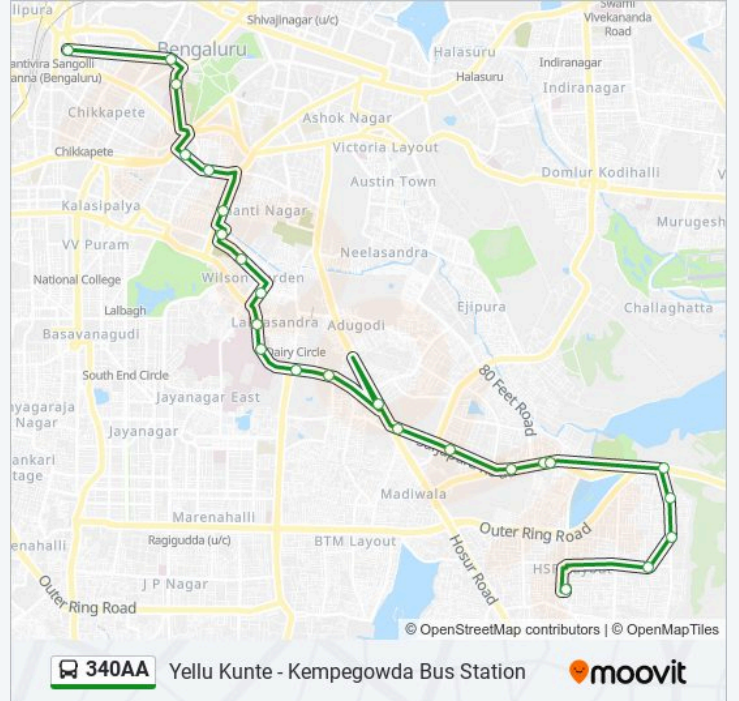

 **340AA**

Yellu Kunte - Kempegowda Bus Station

[Get The App](#)

The 340AA bus line (Yellu Kunte - Kempegowda Bus Station) has 2 routes. For regular weekdays, their operation hours are:

(1) Kempegowda Bus Station: 05:20 - 19:45(2) Yellu Kunte: 06:40 - 21:10

340AA bus Info**Direction:** Kempegowda Bus Station**Stops:** 23**Trip Duration:** 34 min**Line Summary:**

Mysore Bank

Kempegowda Bus Station

Direction: Yellu Kunte

24 stops

[VIEW LINE SCHEDULE](#)

Kempegowda Bus Station

340AA bus Info

Direction: Yellu Kunte

Stops: 24

Trip Duration: 39 min

Line Summary:

Koramangala 1st Block

Agara Junction (Ring Road)

Petrol Bunk H.S.R.Layout

C.P.W.D.Quarters (H.S.R.Layout)

H.S.R.Layout (K.E.B.Junction)

Born Babies

340AA bus time schedules and route maps are available in an offline PDF at moovitapp.com. Use the Moovit App to see live bus times, train schedule or subway schedule, and step-by-step directions for all public transit in Bengaluru.