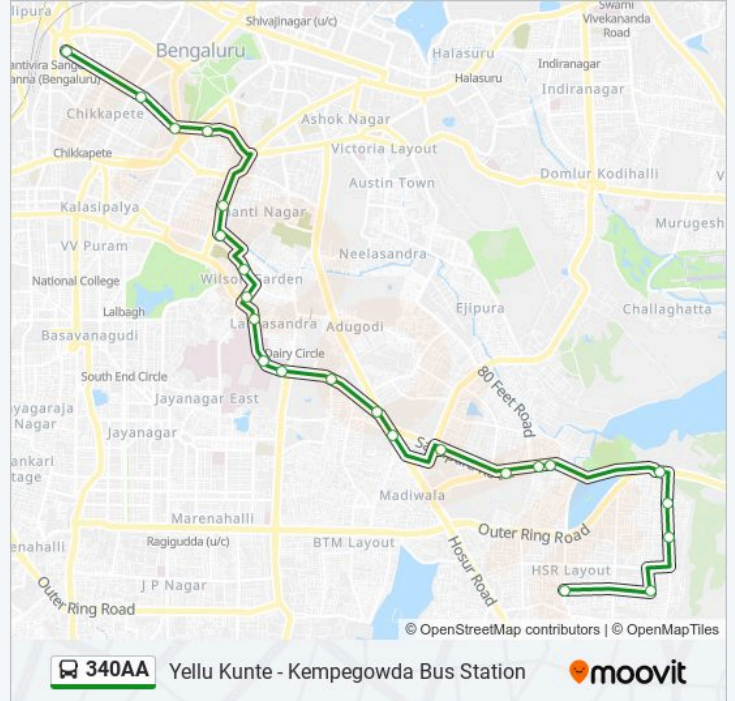

 **340AA**

Yellu Kunte - Kempegowda Bus Station

[Get The App](#)

The 340AA bus line (Yellu Kunte - Kempegowda Bus Station) has 2 routes. For regular weekdays, their operation hours are:

(1) Kempegowda Bus Station: 05:20 - 19:45(2) Yellu Kunte: 06:40 - 21:10

Use the Moovit App to find the closest 340AA bus station near you and find out when is the next 340AA bus arriving.

Direction: Kempegowda Bus Station

23 stops

[VIEW LINE SCHEDULE](#)

Born Babies
Parangipalya
C.P.W.D.Quarters (H.S.R.Layout)
Petrol Bunk H.S.R.Layout
Agara Junction (Ring Road)
Koramangala 1st Block
Koramangala
St Francis College / John Fowler
Koramangala Water Tank
St Johns Hospital
Hosur Road Junction
Muneshwara Temple
Bengaluru Dairy Circle
Nimhans Hospital
Lakkasandra
Wilson Garden 10th Cross
Wilson Garden Police Station
Shanthinagara Bus Station
K.H.Road
Pallavi Talkies
St.Marthas Hospital Corporation

340AA bus Time Schedule

Kempegowda Bus Station Route Timetable:

Sunday	05:20 - 19:45
Monday	05:20 - 19:45
Tuesday	05:20 - 19:45
Wednesday	05:20 - 19:45
Thursday	05:20 - 19:45
Friday	05:20 - 19:45
Saturday	05:20 - 19:45

340AA bus Info**Direction:** Kempegowda Bus Station**Stops:** 23**Trip Duration:** 34 min**Line Summary:**

Mysore Bank

Kempegowda Bus Station

Direction: Yellu Kunte

24 stops

[VIEW LINE SCHEDULE](#)

Kempegowda Bus Station