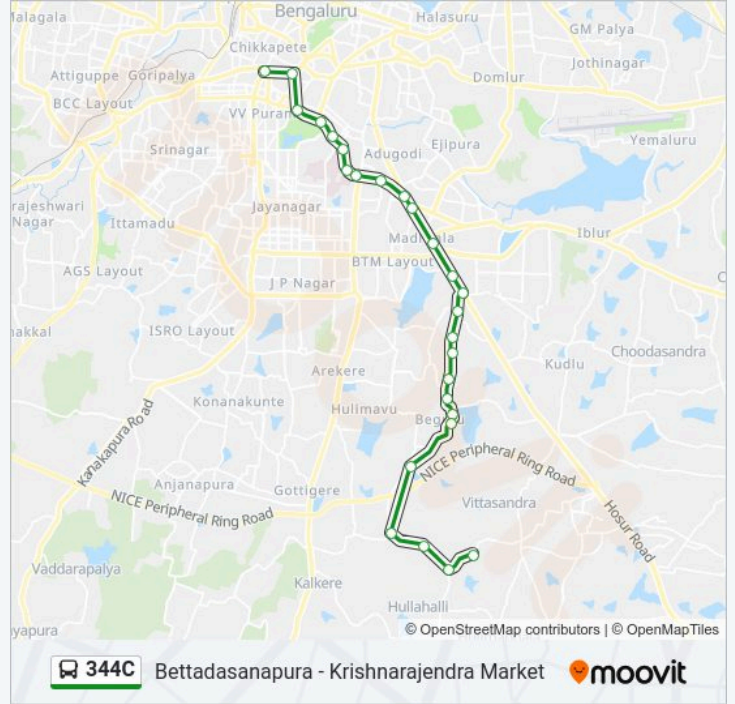

Bengaluru Dairy Circle

Nimhans Hospital

Lakkasandra

Wilson Garden 7th Cross

Hop Coms / Lalbagh

Lalbagh Main Gate

Town Hall

Krishnarajendra Market

344C bus time schedules and route maps are available in an offline PDF at moovitapp.com. Use the Moovit App to see live bus times, train schedule or subway schedule, and step-by-step directions for all public transit in Bengaluru.

© 2024 Moovit - All Rights Reserved