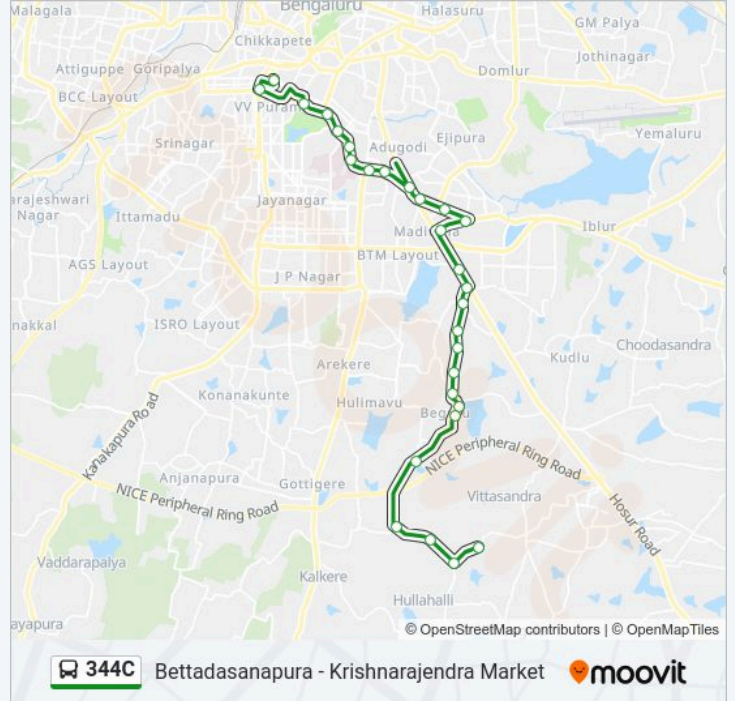

344C bus Info

Direction: Bettadasanapura

Stops: 28

Trip Duration: 50 min

Line Summary:

Beguru Church

Beguru (Towards Beguru)

Mahaveer Ridge Apartments

St.Marys School

Mylasandra

Jally Machine

Bettadasanapura

Direction: Krishnarajendra Market

26 stops

[VIEW LINE SCHEDULE](#)

Bettadasanapura