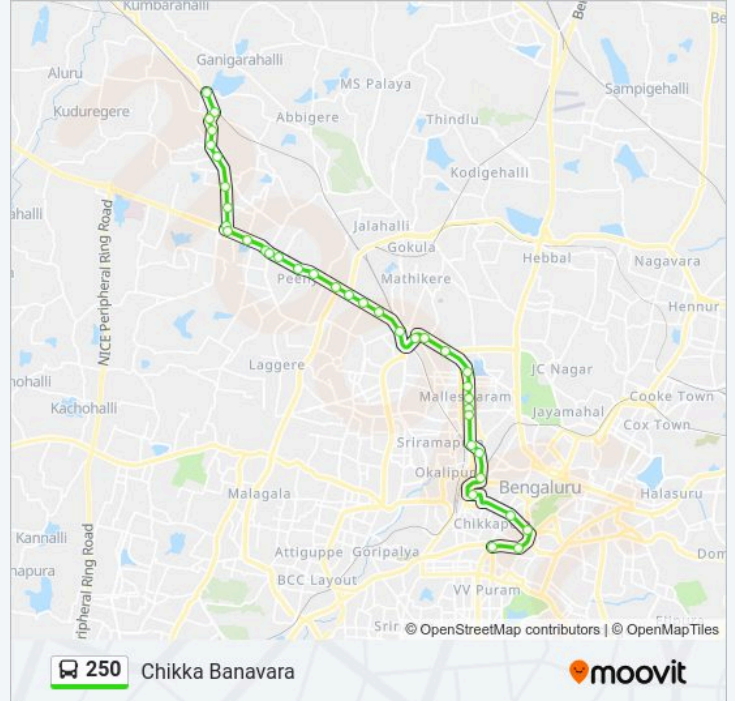

250 bus Info

Direction: Chikka Banavara

Stops: 37

Trip Duration: 55 min

Line Summary:

S.R.S.Peenya

Peenya

Jalahalli Cross

Jalahalli Metro Station

Jalahalli Cross

T Dasarahalli

8th Mile Dasarahalli

8th Mile

Widia School

Bagalagunte

Bone Mill

Sapthagiri College

Sapthagiri Hospital

Janapriya Apartments

Railway Station Chikkabanavara

Chikka Banavara

Direction: K.R.Market

37 stops

[VIEW LINE SCHEDULE](#)