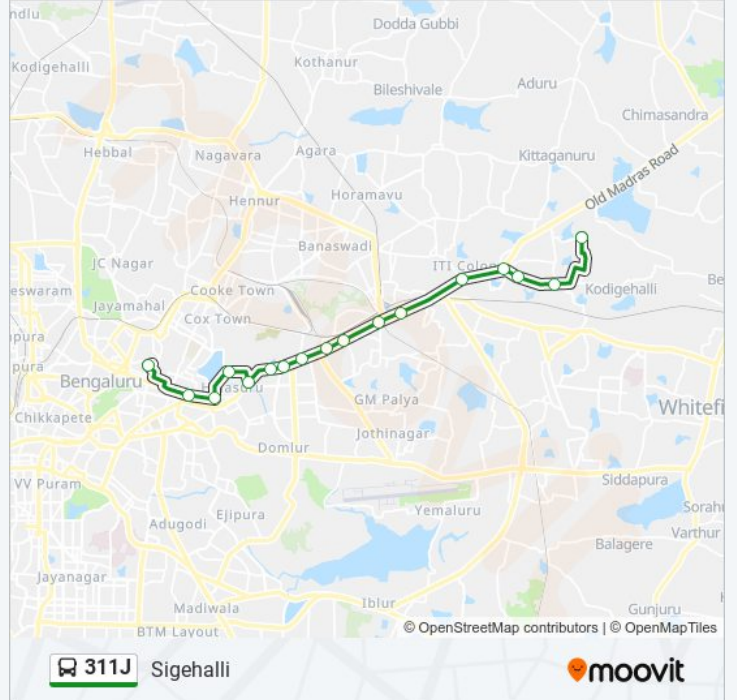

311J bus Time Schedule

Sigehalli Route Timetable:

Sunday	08:30 - 16:00
Monday	08:30 - 16:00
Tuesday	08:30 - 16:00
Wednesday	08:30 - 16:00
Thursday	08:30 - 16:00
Friday	08:30 - 16:00
Saturday	08:30 - 16:00

311J bus Info

Direction: Sigehalli

Stops: 17

Trip Duration: 30 min

Line Summary:

311J bus time schedules and route maps are available in an offline PDF at moovitapp.com. Use the Moovit App to see live bus times, train schedule or subway schedule, and step-by-step directions for all public transit in Bengaluru.