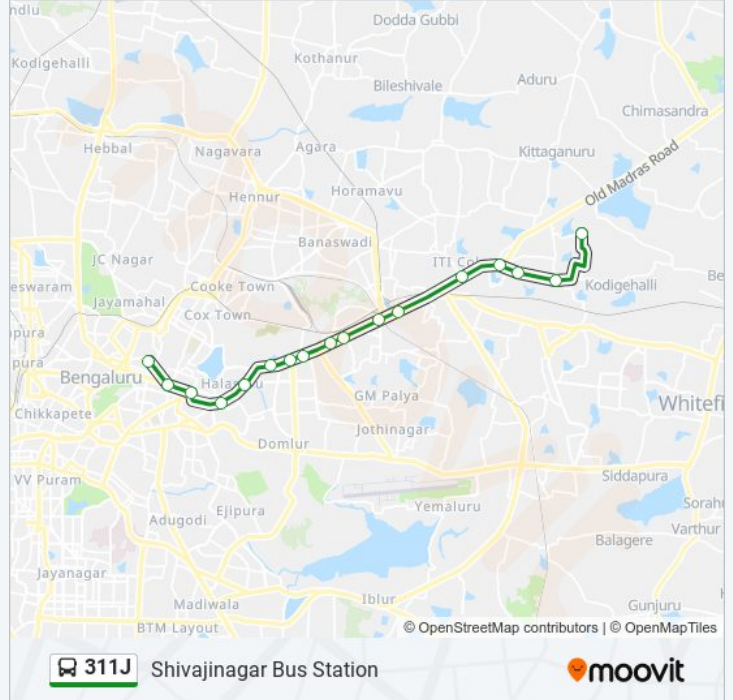

311J

Shivajinagar Bus Station

Get The App

The 311J bus line (Shivajinagar Bus Station) has 2 routes. For regular weekdays, their operation hours are:

(1) Shivajinagar Bus Station: 07:20 - 14:30(2) Sigehalli: 08:30 - 16:00

Use the Moovit App to find the closest 311J bus station near you and find out when is the next 311J bus arriving.

Direction: Shivajinagar Bus Station

17 stops

[VIEW LINE SCHEDULE](#)

- Seegehalli Circle
- Ayyappa Nagara Sadaramangala
- Devasandra
- K.R.Puram Market
- I.T.I.Colony Gate
- Tin Factory
- Benniganahalli
- Baiyappanahalli Metro Station
- N.G.E.F.
- Swamy Vivekananda Metro Station / Isolation Hospital
- Binnamangala (Indiranagara R.T.O.Office)
- Depot 6 Indiranagara
- Halasuru
- Lido
- Manipal Centre
- Maniksha Parade Ground
- Shivajinagara Bus Station

311J bus Time Schedule

Shivajinagar Bus Station Route Timetable:

Sunday	07:20 - 14:30
Monday	07:20 - 14:30
Tuesday	07:20 - 14:30
Wednesday	07:20 - 14:30
Thursday	07:20 - 14:30
Friday	07:20 - 14:30
Saturday	07:20 - 14:30

311J bus Info

Direction: Shivajinagar Bus Station

Stops: 17

Trip Duration: 29 min

Line Summary:

Direction: Sigehalli

17 stops

[VIEW LINE SCHEDULE](#)