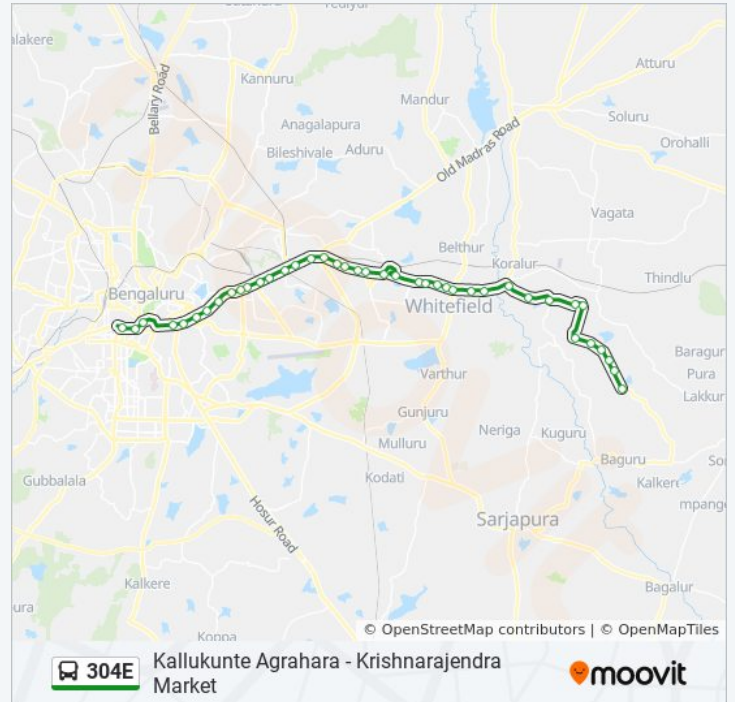

304E

Kallukunte Agrahara - Krishnarajendra Market

Get The App

The 304E bus line (Kallukunte Agrahara - Krishnarajendra Market) has 2 routes. For regular weekdays, their operation hours are:

(1) Kallukunte Agrahara: 6:50 AM - 7:45 PM (2) Krishnarajendra Market: 5:00 AM - 5:25 PM

Direction: Krishnarajendra Market

Stops: 41

Trip Duration: 77 min

Line Summary:

Corporation

Town Hall

K.R.Market

304E bus time schedules and route maps are available in an offline PDF at moovitapp.com. Use the [Moovit App](#) to see live bus times, train schedule or subway schedule, and step-by-step directions for all public transit in Bengaluru.