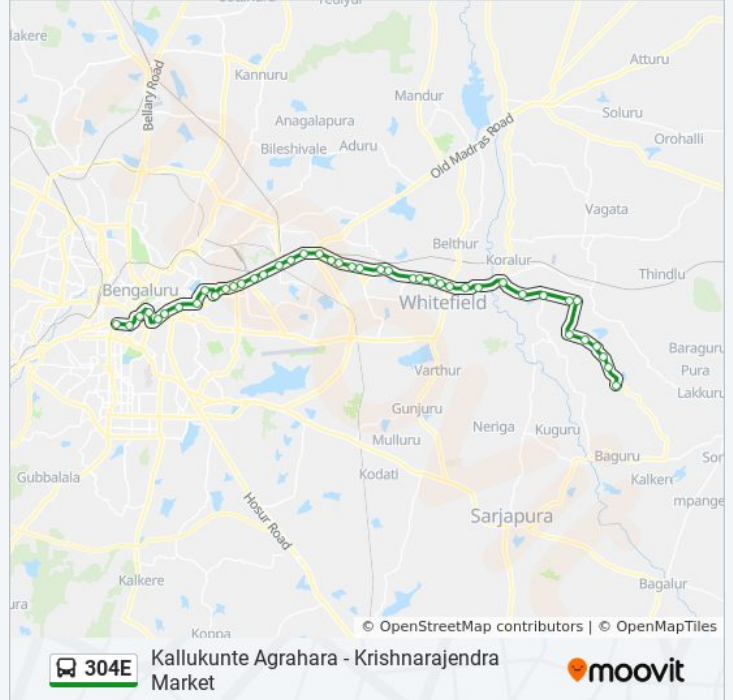

304E bus Info

Direction: Kallukunte Agrahara

Stops: 43

Trip Duration: 82 min

Line Summary:

Singayyanapalya
 Garudacharpalya
 Brook Steel
 Hoodi
 Rajapalya
 Pattandur Agrahara Gate
 I.T.P.L.Whitefield
 G.R.Tech Park I.T.P.L.
 B.P.L.
 Hope Farm
 M.V.J.College
 Channasandra
 Thirumalashettyhalli Cross
 Old Samethanahalli
 Bhodhana Hosahalli
 Dodda Dunnasandra
 Dodda Dunnasandra Cross
 Anugondanahalli Cross
 Obalapura Gate
 Medi Mallasandra
 Mata Mallasandra
 Arehalli Cross
 Kalkunte Agrahara

Direction: Krishnarajendra Market

41 stops

[VIEW LINE SCHEDULE](#)

Kalkunte Agrahara
 Arehalli Cross
 Mata Mallasandra
 Medi Mallasandra
 Obalapura Gate
 Anugondanahalli Cross

304E bus Time Schedule

Krishnarajendra Market Route Timetable: