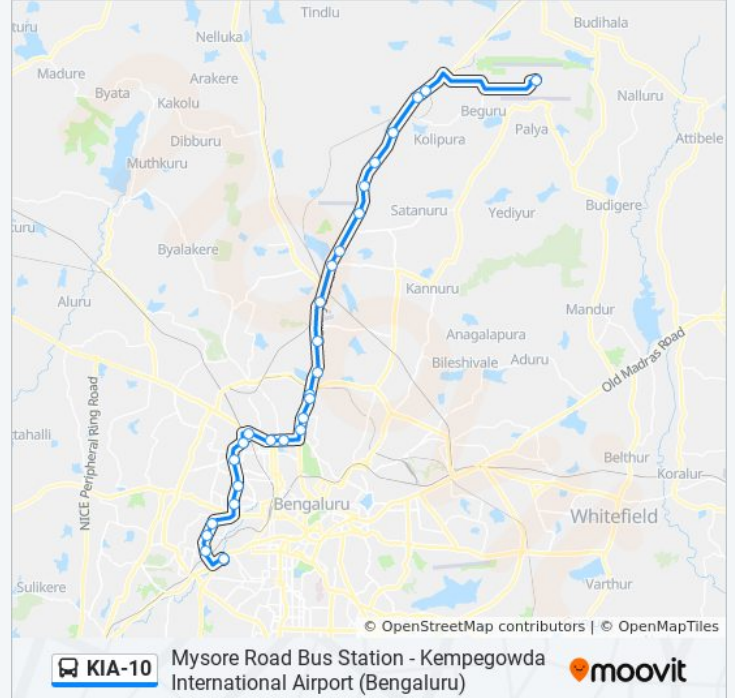

**KIA-10 bus Time Schedule**

Kempegowda International Airport Route Timetable:

Sunday	24 hours
Monday	24 hours
Tuesday	24 hours
Wednesday	24 hours
Thursday	24 hours
Friday	24 hours
Saturday	24 hours

**KIA-10 bus Info****Direction:** Kempegowda International Airport**Stops:** 30**Trip Duration:** 97 min**Line Summary:**

Hunasamaranahalli

Bettahalasuru Cross

Chikkajala

Sadahalli Gate

Navayuga Toll Airport Road

Trumpet (K.I.A)

Cargo Village

D.H.F.L.

Kempegowda International Airport

### KIA-10 bus Info

**Direction:** Mysore Road Bus Station

**Stops:** 30

**Trip Duration:** 87 min

**Line Summary:**

Mekhri Circle

C.P.R.I.

Tata Institute