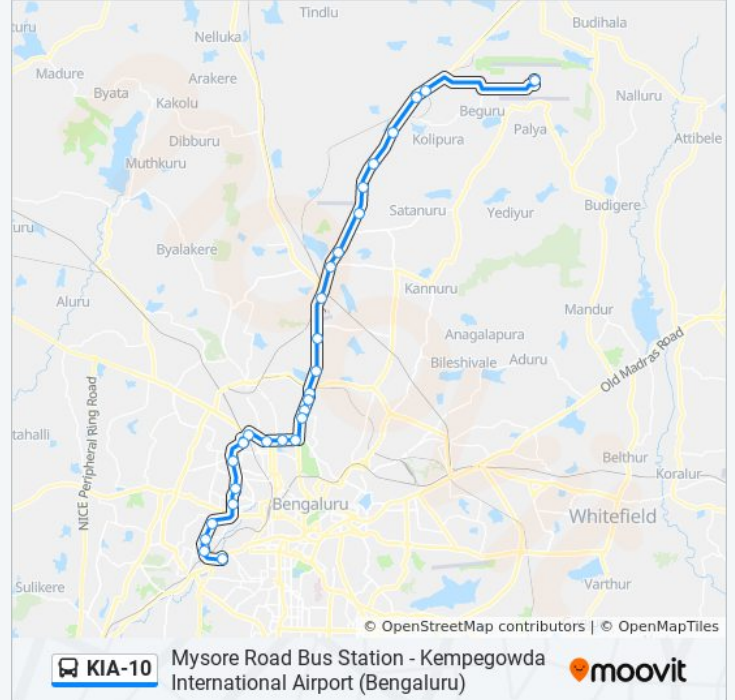

Mekhri Circle

C.P.R.I.

Tata Institute

Yeshwanthapura Bus Station

Government Soap Factory

Rajajinagara 1st Block

E.S.I.Hospital Rajajinagara

Industrial Area Rajajinagara

Vijayanagara

Vijayanagara Bus Station

Attiguppe

Mysore Road Bus Station

KIA-10 bus time schedules and route maps are available in an offline PDF at moovitapp.com. Use the [Moovit App](#) to see live bus times, train schedule or subway schedule, and step-by-step directions for all public transit in Bengaluru.

[About Moovit](#) • [MaaS Solutions](#) • [Supported Countries](#) • [Mooviter Community](#)

© 2024 Moovit - All Rights Reserved

Check Live Arrival Times