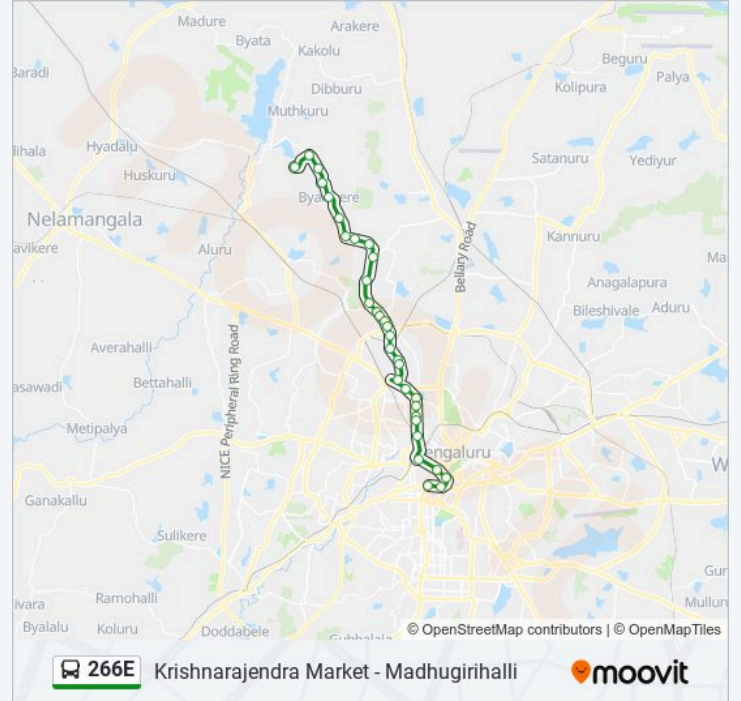

266E bus Info

Direction: Krishnarajendra Market

Stops: 34

Trip Duration: 64 min

Line Summary:

Yeshwanthpura Circle

18th Cross Malleshwaram

13th Cross Malleshwaram

H.M.T.Club House

Gangamma Circle

Jalahalli East

M.S.Palya

Sambhram College

Kanshiram Nagaraa

Lakshmipura Cross

Medi Agrahara Cross

Byalakere

Chikka Byalakere

Kurubarahalli Cross

Shivakote

Madhugirihalli

266E bus time schedules and route maps are available in an offline PDF at moovitapp.com. Use the Moovit App to see live bus times, train schedule or subway schedule, and step-by-step directions for all public transit in Bengaluru.