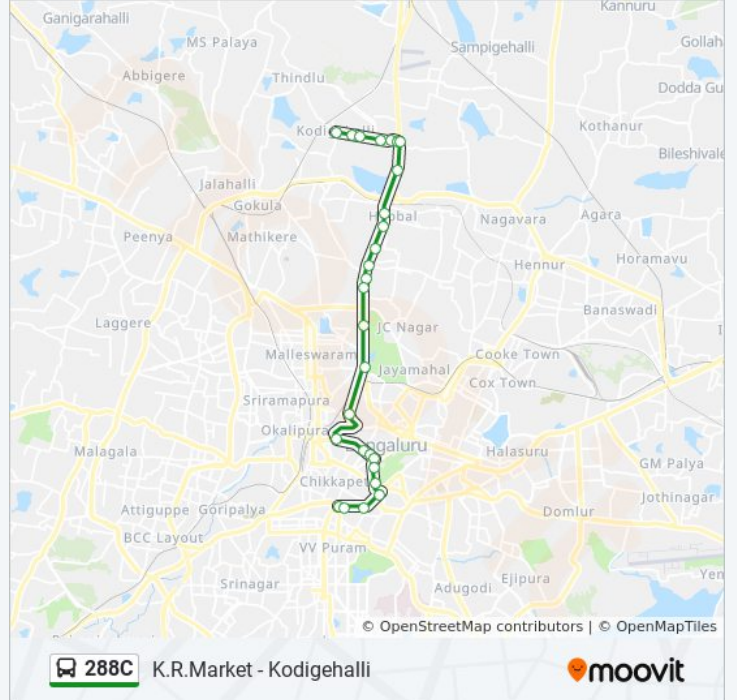

 **288C**

K.R.Market - Kodigehalli

Get The App

The 288C bus line (K.R.Market - Kodigehalli) has 2 routes. For regular weekdays, their operation hours are:

(1) K.R.Market: 08:05 - 16:30(2) Kodigehalli: 09:05 - 17:30

Use the Moovit App to find the closest 288C bus station near you and find out when is the next 288C bus arriving.

Direction: K.R.Market

22 stops

[VIEW LINE SCHEDULE](#)

- Kodigehalli
- Maruthinagara Kodigehalli
- Sterling Apartment
- Sanjeevani Nagara
- Kodigehalli Gate
- Kodigehalli Gate
- Military Dairy Farm (Esteem Mall)
- Hebbala
- Canara Bank Hebbala
- C.B.I.
- Mekhri Circle
- Palace Ground
- R.M.Guttahalli
- Shivananda Stores
- Anand Rao Circle
- Maharani College
- K.R.Circle
- St Marthas Hospital Corporation
- Corporation
- Town Hall
- Krishnarajendra Market
- Krishnarajendra Market

288C bus Time Schedule

K.R.Market Route Timetable:

Sunday	08:05 - 16:30
Monday	08:05 - 16:30
Tuesday	08:05 - 16:30
Wednesday	08:05 - 16:30
Thursday	08:05 - 16:30
Friday	08:05 - 16:30
Saturday	08:05 - 16:30

288C bus Info

Direction: K.R.Market

Stops: 22

Trip Duration: 37 min

Line Summary:

Direction: Kodigehalli

19 stops

[VIEW LINE SCHEDULE](#)