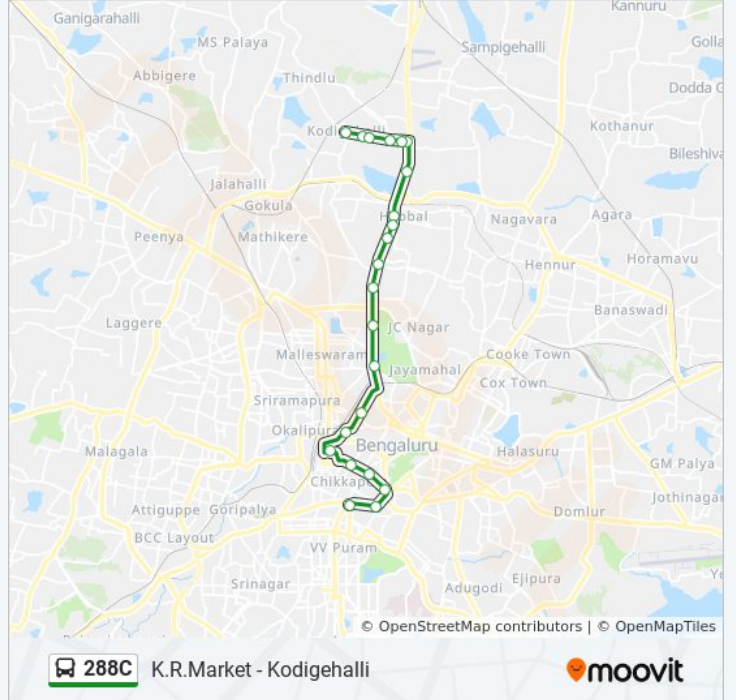

288C bus Info

Direction: K.R.Market

Stops: 22

Trip Duration: 37 min

Line Summary:

Direction: Kodigehalli

19 stops

[VIEW LINE SCHEDULE](#)

288C bus Time Schedule

Kodigehalli Route Timetable:

Sunday	09:05 - 17:30
Monday	09:05 - 17:30
Tuesday	09:05 - 17:30
Wednesday	09:05 - 17:30
Thursday	09:05 - 17:30
Friday	09:05 - 17:30
Saturday	09:05 - 17:30

288C bus Info

Direction: Kodigehalli

Stops: 19

Trip Duration: 37 min

Line Summary:

288C bus time schedules and route maps are available in an offline PDF at moovitapp.com. Use the [Moovit App](#) to see live bus times, train schedule or subway schedule, and step-by-step directions for all public transit in Bengaluru.