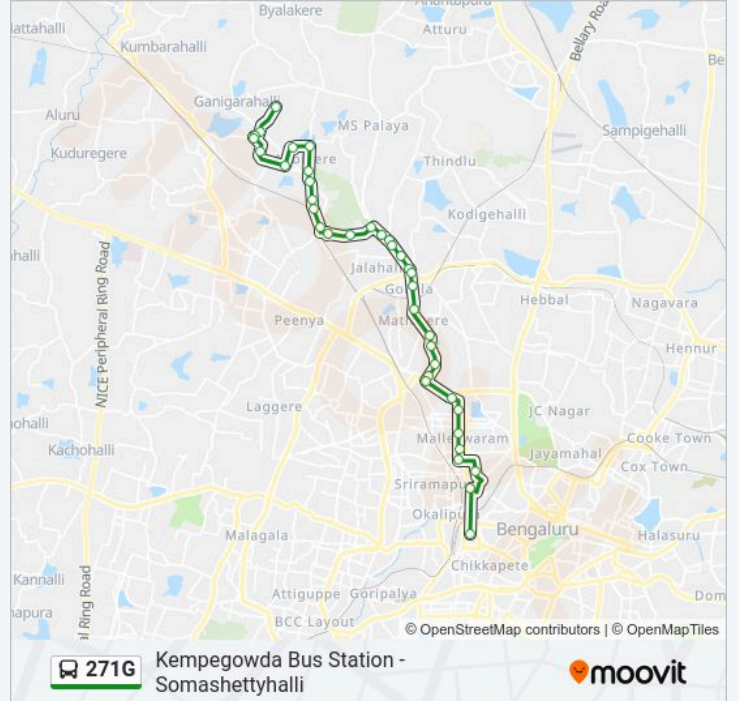

271G bus Info

Direction: Kempegowda Bus Station

Stops: 37

Trip Duration: 51 min

Line Summary:

B.E.L.Circle

Gokula

Mathikere

M.S.Ramaiah College

Diwanarapalya

Ayyapa Temple Yeshwanthapura

Toll Gate Yeshwanthapura

Yeshwanthpura Circle

Tata Institute - Sankey Road

18th Cross Malleshwaram

13th Cross Malleshwaram

8th Cross Malleshwaram

Malleshwaram Circle

Malleshwaram Link Road

Central (Towards K.B.S.Majestic)

Kempegowda Bus Station

Direction: Somashettyhalli

37 stops

[VIEW LINE SCHEDULE](#)