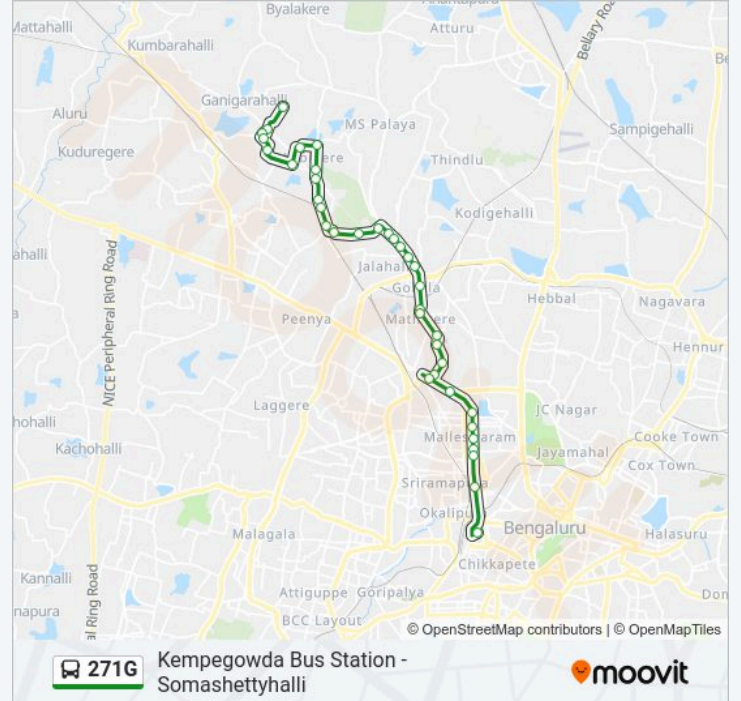

Mathikere

Mathikere

Gokula

B.E.L.Circle

S.B.I.Bank B.E.L.Circle

B.E.L.Market

H.M.T.Club House

H.M.T.Guest House

Y's Men International Peenya

Gangamma Circle - Fathima Church

Kammagondanahalli Bridge

Kammagondanahalli Post Office

S.R.S.Mathikere

Kammagondanahalli Rama Temple

W.I.M.A.C.Junction

Abbigere Cross

Juice Factory

Abbigere

Abbigere

R.M.G.

Kere Guddadahalli

Kere Guddadahalli

Somashettyhalli Cross

Somashettyhalli

271G bus time schedules and route maps are available in an offline PDF at moovitapp.com. Use the Moovit App to see live bus times, train schedule or subway schedule, and step-by-step directions for all public transit in Bengaluru.

© 2024 Moovit - All Rights Reserved