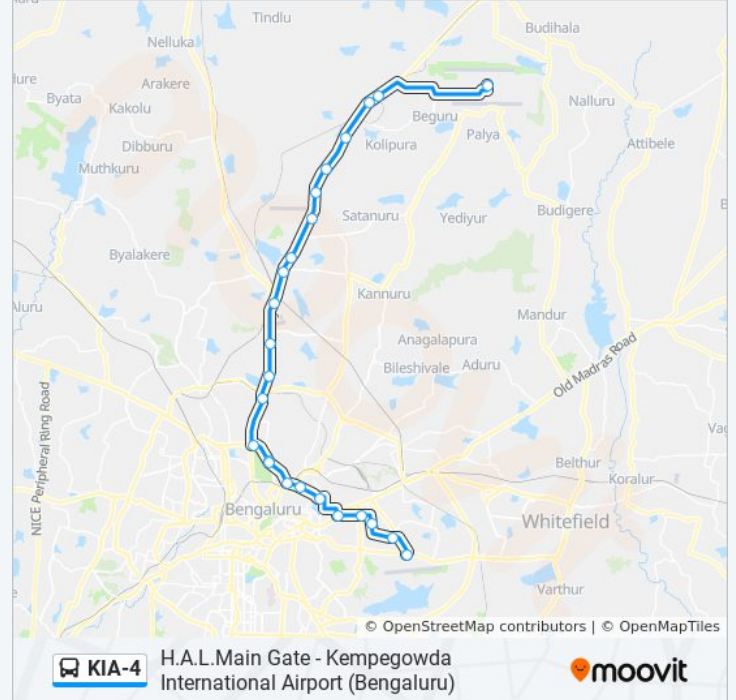

KIA-4 bus Time Schedule

H.A.L.Main Gate Route Timetable:

Sunday	04:00 - 23:00
Monday	04:00 - 23:00
Tuesday	04:00 - 23:00
Wednesday	04:00 - 23:00
Thursday	04:00 - 23:00
Friday	04:00 - 23:00
Saturday	04:00 - 23:00

KIA-4 bus Info**Direction:** H.A.L.Main Gate**Stops:** 25**Trip Duration:** 110 min**Line Summary:**

Indiranagara Police Station / K.F.C.

Tippasandra

Jeevan Bheema Nagara

H.A.L.Main Gate

Direction: Kempegowda International Airport