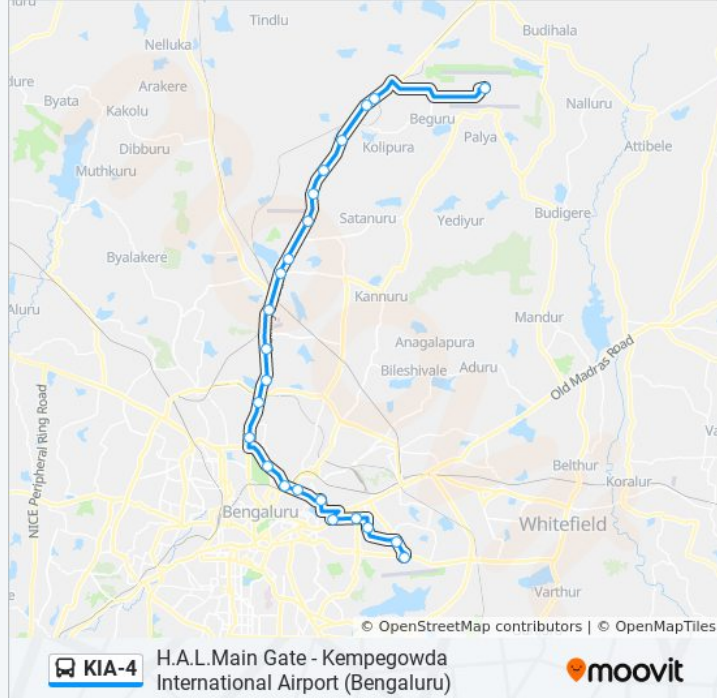

The KIA-4 bus line (H.A.L.Main Gate - Kempegowda International Airport) has 2 routes. For regular weekdays, their operation hours are:

(1) H.A.L.Main Gate: 04:00 - 23:00(2) Kempegowda International Airport: 03:00 - 23:10

KIA-4 bus Info

Direction: Kempegowda International Airport

Stops: 26

Trip Duration: 96 min

Line Summary:

Bettahalasuru Cross

Chikkajala

Sadahalli Gate

Navayuga Toll Airport Road

Trumpet (K.I.A)

Cargo Village

D.H.F.L.

Kempegowda International Airport

KIA-4 bus time schedules and route maps are available in an offline PDF at moovitapp.com. Use the [Moovit App](#) to see live bus times, train schedule or subway schedule, and step-by-step directions for all public transit in Bengaluru.