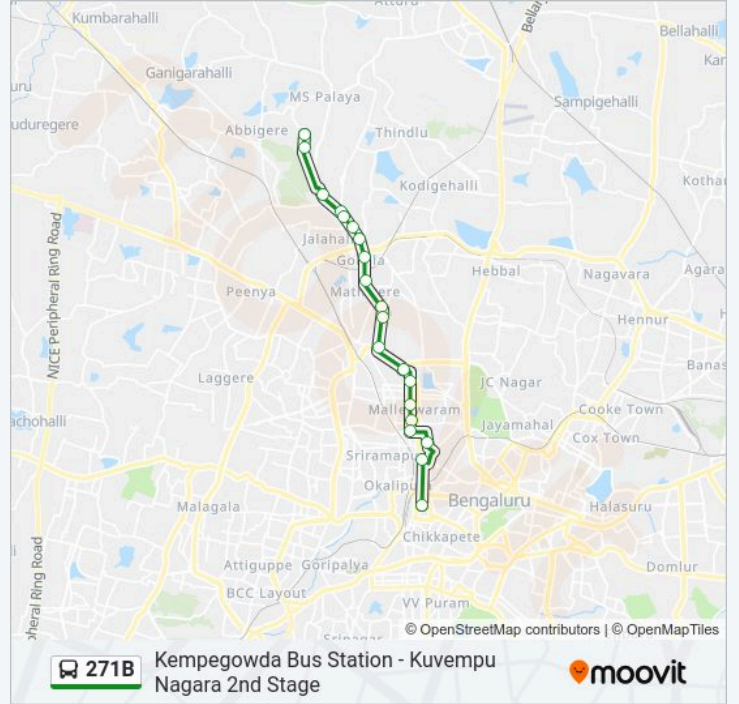

Kempegowda Bus Station - Kuvempu Nagara 2nd Stage

[Get The App](#)

The 271B bus line (Kempegowda Bus Station - Kuvempu Nagara 2nd Stage) has 2 routes. For regular weekdays, their operation hours are:

(1) Kempegowda Bus Station: 07:00 - 19:10(2) Kuvempu Nagara 2nd Stage: 07:50 - 20:05

Use the Moovit App to find the closest 271B bus station near you and find out when is the next 271B bus arriving.

Direction: Kempegowda Bus Station

20 stops

[VIEW LINE SCHEDULE](#)

2nd Stage Kuvempunagara

Malleshwaram Link Road

Central (Towards K.B.S.Majestic)

Kempegowda Bus Station

271B bus Time Schedule

Kempegowda Bus Station Route Timetable:

Sunday	07:00 - 19:10
Monday	07:00 - 19:10
Tuesday	07:00 - 19:10
Wednesday	07:00 - 19:10
Thursday	07:00 - 19:10
Friday	07:00 - 19:10
Saturday	07:00 - 19:10

271B bus Info

Direction: Kempegowda Bus Station

Stops: 20

Trip Duration: 34 min

Line Summary:

Direction: Kuvempu Nagara 2nd Stage

19 stops

[VIEW LINE SCHEDULE](#)