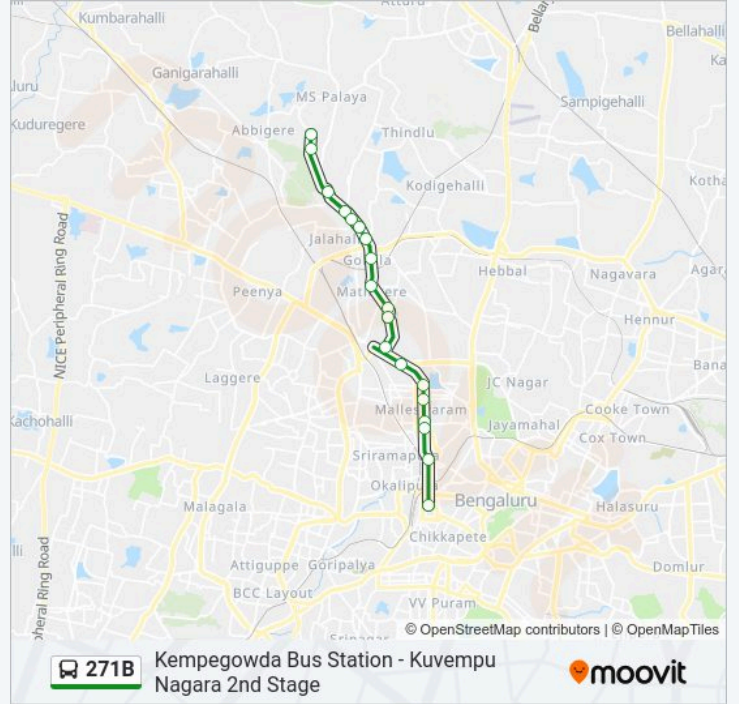

Kempegowda Bus Station - Kuvempu Nagara 2nd Stage

[Get The App](#)

The 271B bus line (Kempegowda Bus Station - Kuvempu Nagara 2nd Stage) has 2 routes. For regular weekdays, their operation hours are:

(1) Kempegowda Bus Station: 07:00 - 19:10(2) Kuvempu Nagara 2nd Stage: 07:50 - 20:05

271B bus Info

Direction: Kempegowda Bus Station

Stops: 20

Trip Duration: 34 min

Line Summary:

Direction: Kuvempu Nagara 2nd Stage

19 stops

[VIEW LINE SCHEDULE](#)

Gangamma Circle

1st Stage Kuvempunagara

271B bus Time Schedule

Kuvempu Nagara 2nd Stage Route Timetable:

Sunday	07:50 - 20:05
Monday	07:50 - 20:05
Tuesday	07:50 - 20:05
Wednesday	07:50 - 20:05
Thursday	07:50 - 20:05
Friday	07:50 - 20:05
Saturday	07:50 - 20:05

271B bus Info

Direction: Kuvempu Nagara 2nd Stage

Stops: 19

Trip Duration: 33 min

Line Summary:

2nd Stage Kuvempunagara

271B bus time schedules and route maps are available in an offline PDF at moovitapp.com. Use the Moovit App to see live bus times, train schedule or subway schedule, and step-by-step directions for all public transit in Bengaluru.