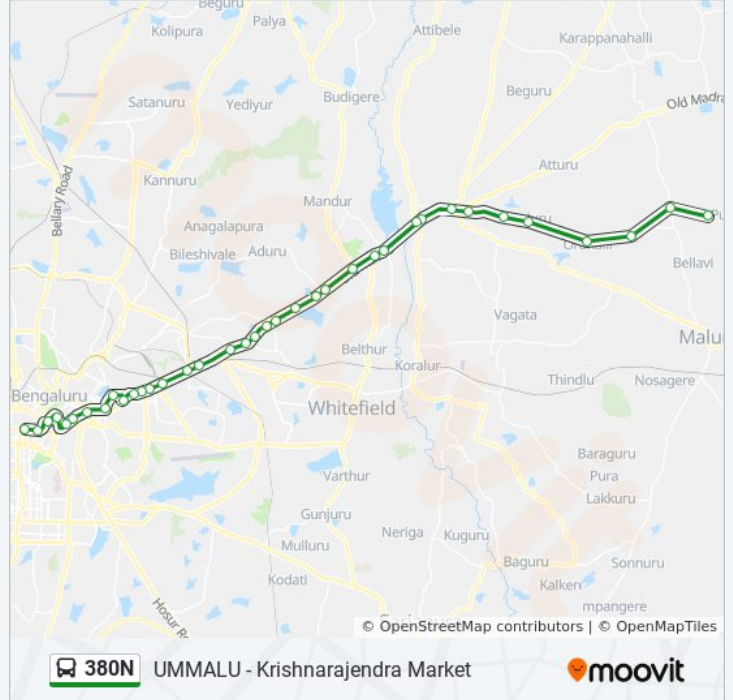

### 380N bus Info

**Direction:** Ummalu

**Stops:** 37

**Trip Duration:** 82 min

**Line Summary:**

I.T.I.Colony Gate  
K.R.Puram Market  
Police Quarters K.R.Puram  
Subashanagara  
Bhattarahalli  
Medahalli  
Veeranahalli  
Avalahalli  
Budigere Cross  
Katamnalluru Gate  
Huskur Kodi  
Hoskote High School  
Hoskote K.E.B.Circle  
Hoskote Government Hospital  
Dandupalya  
Kolathur Gate  
Soluru Gate  
Orahalli  
Appasandra  
Ummalu Gate  
Ummalu