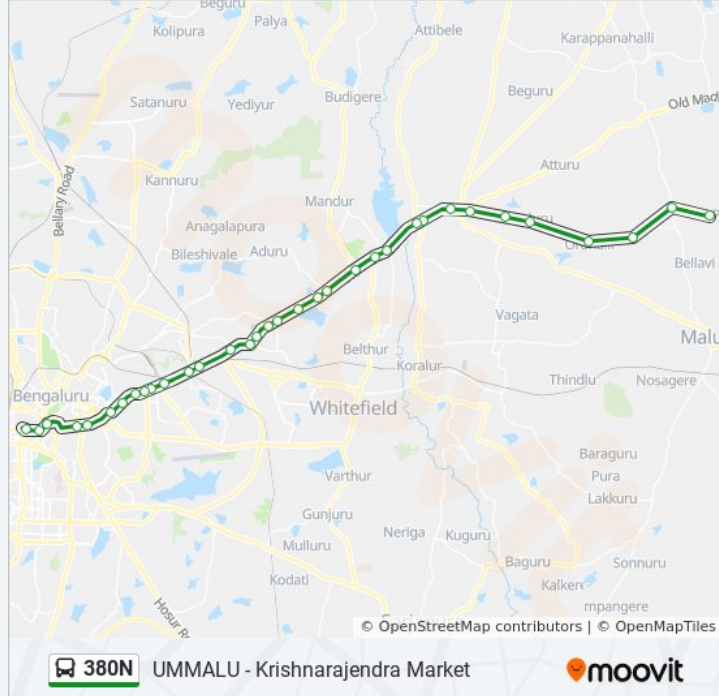

Benniganahalli

N.G.E.F.

Swamy Vivekananda Metro Station / Isolation Hospital

Binnamangala (Indiranagara R.T.O.Office)

Depot 6 Indiranagara

Halasuru

Lido

Life Style

Richmond Circle

Corporation

Town Hall

K.R.Market

Direction: Ummalu

37 stops

[VIEW LINE SCHEDULE](#)

K.R.Market

Town Hall

Corporation

St.Joseph Boys High School Malya Hospital

Richmond Circle (Bishop Cotton Girls High School)

St.Joseph College

Mayo Hall

Begum Mahal

Philips Millenium Halasuru

Halasuru

Depot 6 Indiranagara

Binnamangala (Indiranagara R.T.O.Office)

Swamy Vivekananda Metro Station / Isolation Hospital

N.G.E.F.

Benniganahalli

Tin Factory

380N bus Time Schedule

Ummalu Route Timetable:

Sunday	07:05 - 18:35
Monday	07:05 - 18:35
Tuesday	07:05 - 18:35
Wednesday	07:05 - 18:35
Thursday	07:05 - 18:35
Friday	07:05 - 18:35
Saturday	07:05 - 18:35

380N bus Info

Direction: Ummalu

Stops: 37

Trip Duration: 82 min

Line Summary: