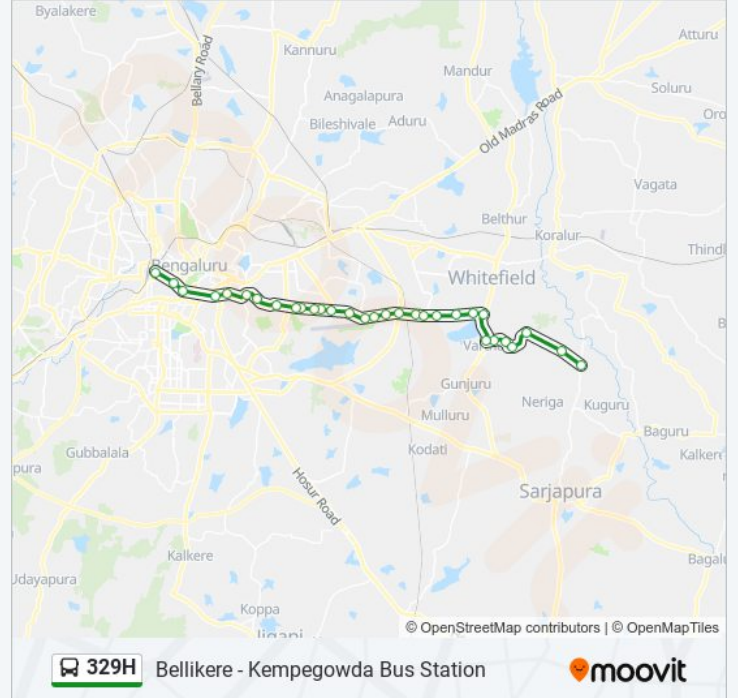

Helicopter Division

H.A.L.Main Gate

Rajarajeshwari Talkies

Murugeshpalya

Manipal Hospital

Kodihalli

Domlur

Commando Hospital

Military Accounts Office

Life Style

Richmond Circle

St.Marthas Hospital Corporation

Mysore Bank

Kempegowda Bus Station

329H bus time schedules and route maps are available in an offline PDF at moovitapp.com. Use the [Moovit App](#) to see live bus times, train schedule or subway schedule, and step-by-step directions for all public transit in Bengaluru.

[About Moovit](#) • [MaaS Solutions](#) • [Supported Countries](#) • [Mooviter Community](#)

© 2024 Moovit - All Rights Reserved

Check Live Arrival Times