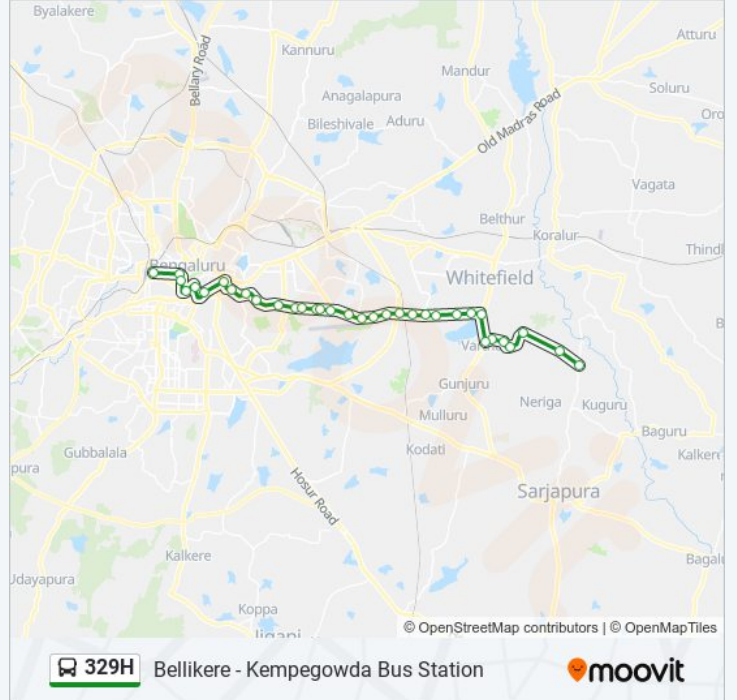

 **329H**

Bellikere - Kempegowda Bus Station

Get The App

The 329H bus line (Bellikere - Kempegowda Bus Station) has 2 routes. For regular weekdays, their operation hours are: (1) Bellikere: 10:30 - 17:20(2) Kempegowda Bus Station: 09:00 - 15:50
Use the Moovit App to find the closest 329H bus station near you and find out when is the next 329H bus arriving.

329H bus Info

Direction: Bellikere

Stops: 34

Trip Duration: 58 min

Line Summary:

Kundalahalli Gate

Thubarahalli

Siddapura

Ramagondanahalli

Varthuru Kodi

Varthuru High School

Sorahunase Gate

Janatha Mane

Madhura Nagara Hostel

Vallepura Gate

Muthsandra

Bellikere

Direction: Kempegowda Bus Station

31 stops

[VIEW LINE SCHEDULE](#)

Bellikere

Muthsandra

Vallepura Gate

Madhura Nagara Hostel