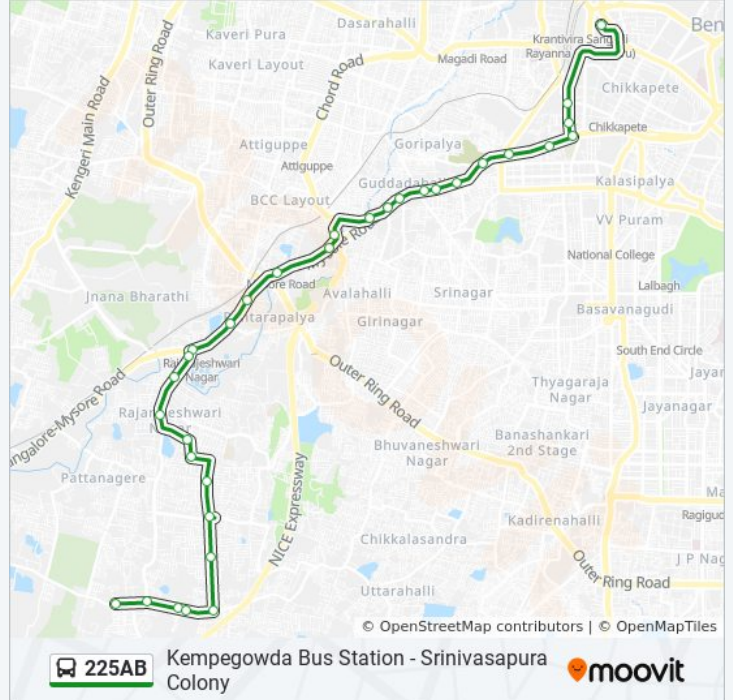

 225AB

Kempegowda Bus Station - Srinivasapura Colony

[Get The App](#)

The 225AB bus line (Kempegowda Bus Station - Srinivasapura Colony) has 2 routes. For regular weekdays, their operation hours are:

(1) Kempegowda Bus Station: 07:00 - 20:50(2) Srinivasapura Colony: 06:05 - 21:55

225AB bus Time Schedule

Kempegowda Bus Station Route Timetable:

Sunday	07:00 - 20:50
Monday	07:00 - 20:50
Tuesday	07:00 - 20:50
Wednesday	07:00 - 20:50
Thursday	07:00 - 20:50
Friday	07:00 - 20:50
Saturday	07:00 - 20:50

225AB bus Info**Direction:** Kempegowda Bus Station**Stops:** 27**Trip Duration:** 34 min**Line Summary:**

Mysore Circle

Sirsi Circle

Vinayaka Talkies

Binny Mill

Boys Hostel

Kempegowda Bus Station

Direction: Srinivasapura Colony

23 stops

[VIEW LINE SCHEDULE](#)

Kempegowda Bus Station

Super Talkies (Cottonpet Hospital)

Rayan Circle

Rayan Circle

Water Tank Chamarajapet

Sirsi Circle