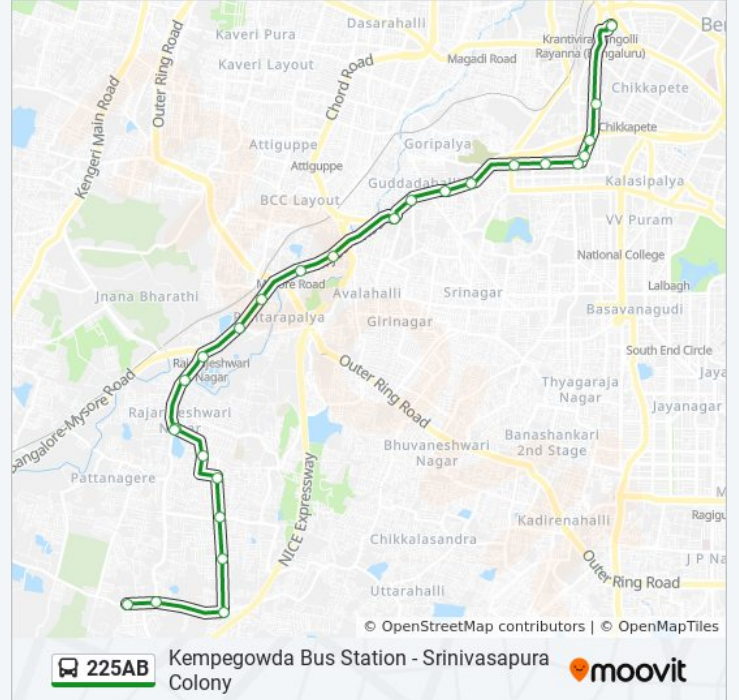

 225AB

Kempegowda Bus Station - Srinivasapura Colony

[Get The App](#)

The 225AB bus line (Kempegowda Bus Station - Srinivasapura Colony) has 2 routes. For regular weekdays, their operation hours are:

(1) Kempegowda Bus Station: 07:00 - 20:50(2) Srinivasapura Colony: 06:05 - 21:55

225AB bus Time Schedule

Kempegowda Bus Station Route Timetable:

Sunday	07:00 - 20:50
Monday	07:00 - 20:50
Tuesday	07:00 - 20:50
Wednesday	07:00 - 20:50
Thursday	07:00 - 20:50
Friday	07:00 - 20:50
Saturday	07:00 - 20:50

225AB bus Info

Direction: Srinivasapura Colony

Stops: 23

Trip Duration: 31 min

Line Summary:

Double Road B.E.M.L.Layout

Kuvempu Circle

Channasandra

Indo American Hybrid Farm

Srinivasapura

225AB bus time schedules and route maps are available in an offline PDF at moovitapp.com. Use the [Moovit App](#) to see live bus times, train schedule or subway schedule, and step-by-step directions for all public transit in Bengaluru.