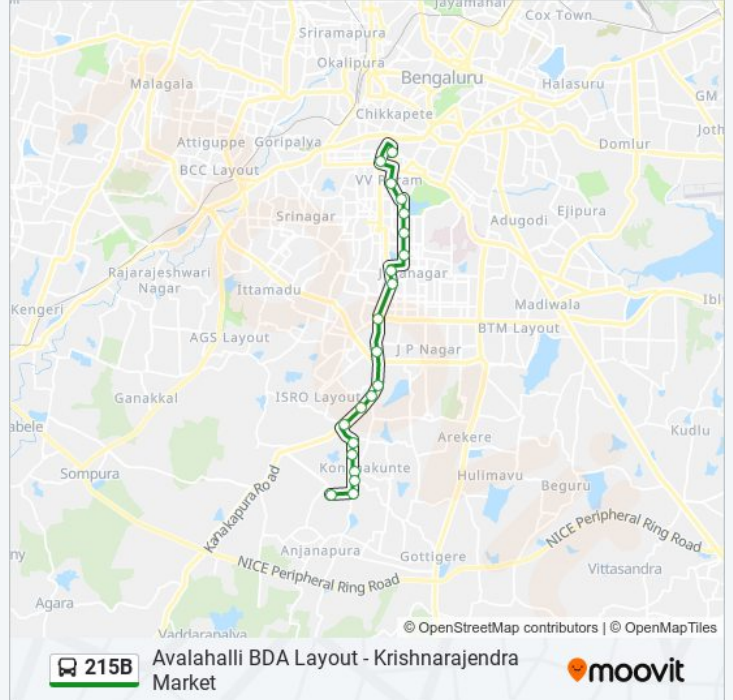

215B

Avalahalli BDA Layout - Krishnarajendra Market

Get The App

The 215B bus line (Avalahalli BDA Layout - Krishnarajendra Market) has 2 routes. For regular weekdays, their operation hours are:

(1) Avalahalli Bda Layout: 06:05 - 22:50 (2) Krishnarajendra Market: 05:15 - 22:05

Use the Moovit App to find the closest 215B bus station near you and find out when is the next 215B bus arriving.

Direction: Avalahalli Bda Layout

23 stops

[VIEW LINE SCHEDULE](#)

- K.R.Market (Kalasipalya)
- Makkala Koota
- Mahila Seva Samaja
- National College
- Lalbagh West Gate
- R.V.Teachers College
- Vijaya College
- Ranadheera Kanteerava Park
- Nanda Talkies
- Yediyur
- Deepak Nursing Home
- Banashankari T.T.M.C
- Sarakki
- Jaraganahalli
- Yelachenahalli
- Yelachenahalli Metro Station
- Konanakunte Cross (Kanakapura Road)
- Konanakunte
- Sowdamini Kalyana Mantapa
- Hari Nagara Cross
- Glass Factory Avalahalli

Nanda Talkies

Vijaya College

R.V.Teachers College

Lalbagh West Gate

215B bus Time Schedule

Krishnarajendra Market Route Timetable:

Sunday	05:15 - 22:05
Monday	05:15 - 22:05
Tuesday	05:15 - 22:05
Wednesday	05:15 - 22:05
Thursday	05:15 - 22:05
Friday	05:15 - 22:05
Saturday	05:15 - 22:05

215B bus Info

Direction: Krishnarajendra Market

Stops: 21

Trip Duration: 31 min

Line Summary:

Sajjan Rao Circle

Makkala Koota / Mahila Seva Samaja

K.R.Market (Kalasipalya)