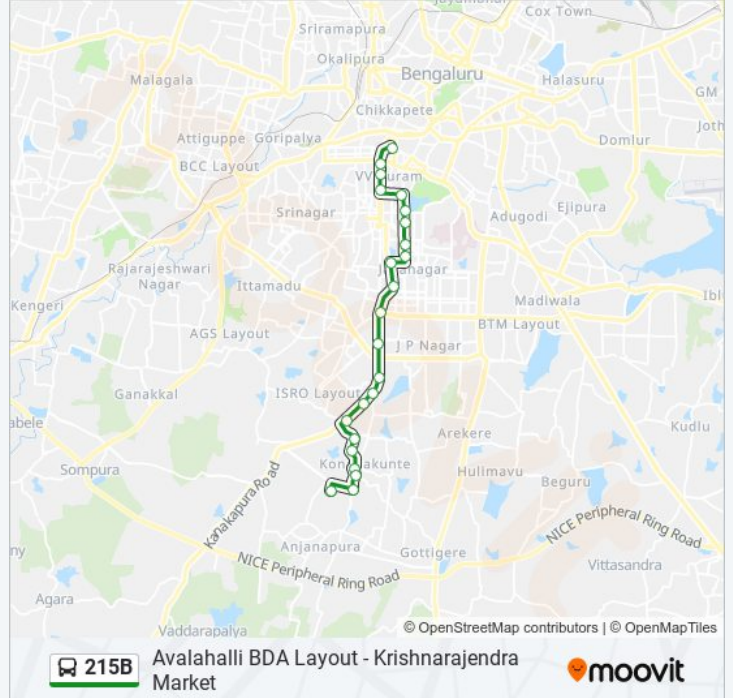

Use the Moovit App to find the closest 215B bus station near you and find out when is the next 215B bus arriving.

Direction: Avalahalli Bda Layout

23 stops

[VIEW LINE SCHEDULE](#)

- K.R.Market (Kalasipalya)
- Makkala Koota
- Mahila Seva Samaja
- National College
- Lalbagh West Gate
- R.V.Teachers College
- Vijaya College
- Ranadheera Kanteerava Park
- Nanda Talkies
- Yediyur
- Deepak Nursing Home
- Banashankari T.T.M.C
- Sarakki
- Jaraganahalli
- Yelachenahalli
- Yelachenahalli Metro Station
- Konanakunte Cross (Kanakapura Road)
- Konanakunte
- Sowdamini Kalyana Mantapa
- Hari Nagara Cross
- Glass Factory Avalahalli

215B bus Time Schedule

Avalahalli Bda Layout Route Timetable:

Sunday	06:05 - 22:50
Monday	06:05 - 22:50
Tuesday	06:05 - 22:50
Wednesday	06:05 - 22:50
Thursday	06:05 - 22:50
Friday	06:05 - 22:50
Saturday	06:05 - 22:50

215B bus Info

Direction: Avalahalli Bda Layout

Stops: 23

Trip Duration: 35 min

Line Summary:

Avalahalli Tippu Circle

Avalahalli Bda Layout

Direction: Krishnarajendra Market

21 stops

[VIEW LINE SCHEDULE](#)

Avalahalli Bda Layout

Avalahalli Tippu Circle

Glass Factory Avalahalli

Hari Nagara Cross

Sowdamini Kalyana Mantapa

Konanakunte