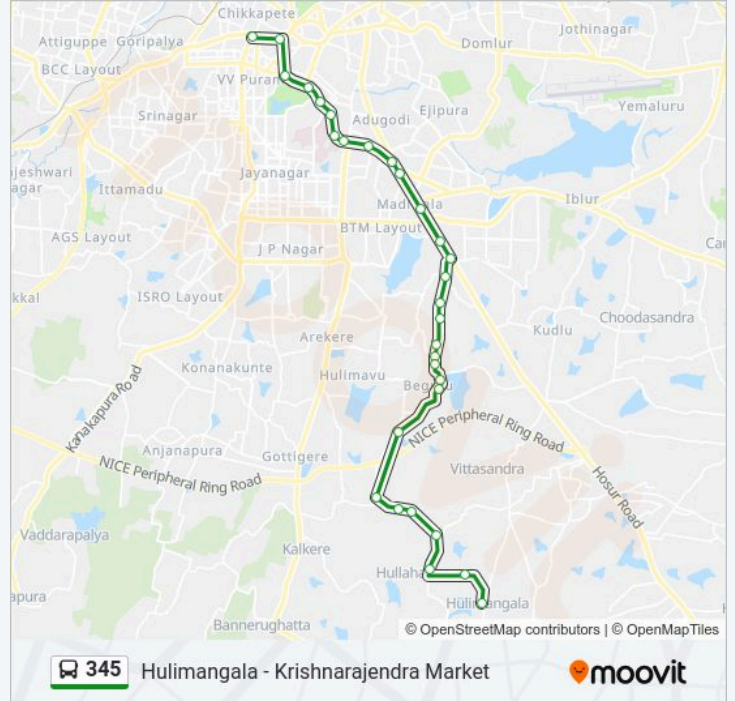

Madiwala

St Johns Hospital

Hosur Road Junction

Muneshwara Temple

Bengaluru Dairy Circle

Nimhans Hospital

Lakkasandra

Wilson Garden 7th Cross

Hop Coms / Lalbagh

Lalbagh Main Gate

Town Hall

Krishnarajendra Market

345 bus time schedules and route maps are available in an offline PDF at moovitapp.com. Use the Moovit App to see live bus times, train schedule or subway schedule, and step-by-step directions for all public transit in Bengaluru.

© 2024 Moovit - All Rights Reserved