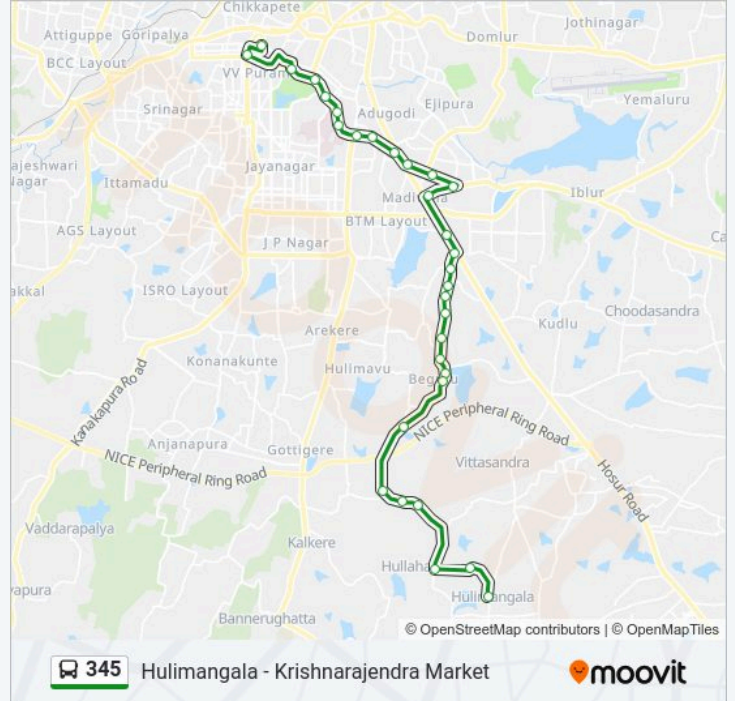

### 345 bus Info

**Direction:** Hulimangala

**Stops:** 31

**Trip Duration:** 53 min

**Line Summary:**

Aralimara

Beguru Church

Beguru (Towards Beguru)

### Direction: Krishnarajendra Market

30 stops

[VIEW LINE SCHEDULE](#)

Hulimangala

Bingipura

Hullahalli Cross

Jally Machine

Mylasandra

### 345 bus Info

**Direction:** Krishnarajendra Market

**Stops:** 30

**Trip Duration:** 51 min

**Line Summary:**

Madiwala

St Johns Hospital

Hosur Road Junction