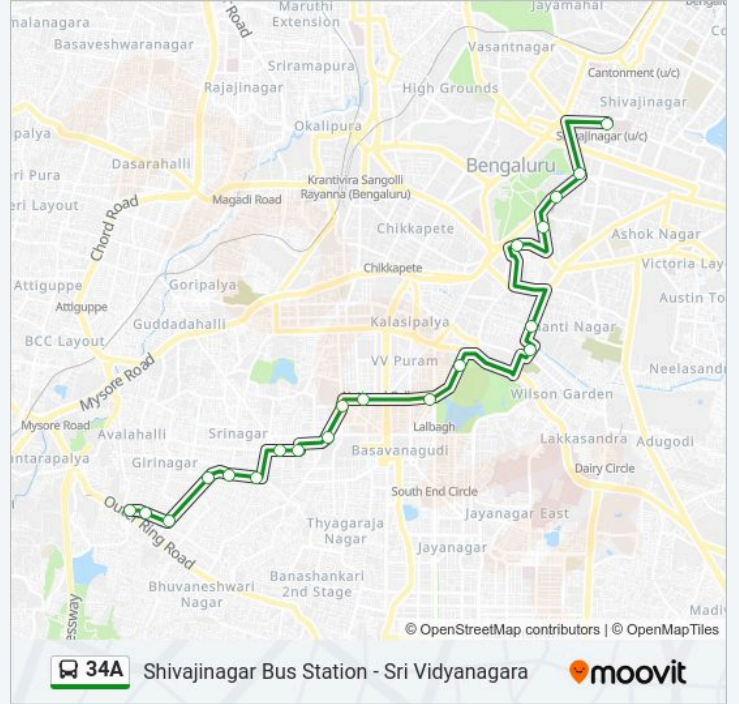

 **34A**

Shivajinagar Bus Station - Sri Vidyanagara

Get The App

The 34A bus line (Shivajinagar Bus Station - Sri Vidyanagara) has 2 routes. For regular weekdays, their operation hours are:

(1) Shivajinagar Bus Station: 06:40 - 18:45(2) Sri Vidyanagara: 07:35 - 19:55

Bank Colony

Seetha Circle

Hosakerehalli Cross

34A bus Time Schedule

Sri Vidyanagara Route Timetable:

Sunday	07:35 - 19:55
Monday	07:35 - 19:55
Tuesday	07:35 - 19:55
Wednesday	07:35 - 19:55
Thursday	07:35 - 19:55
Friday	07:35 - 19:55
Saturday	07:35 - 19:55

34A bus Info

Direction: Sri Vidyanagara

Stops: 20

Trip Duration: 29 min

Line Summary:

Nanjundeshwara Stores

Banashankari 3rd Stage 2nd Phase

34A bus time schedules and route maps are available in an offline PDF at moovitapp.com. Use the Moovit App to see live bus times, train schedule or subway schedule, and step-by-step directions for all public transit in Bengaluru.

© 2024 Moovit - All Rights Reserved