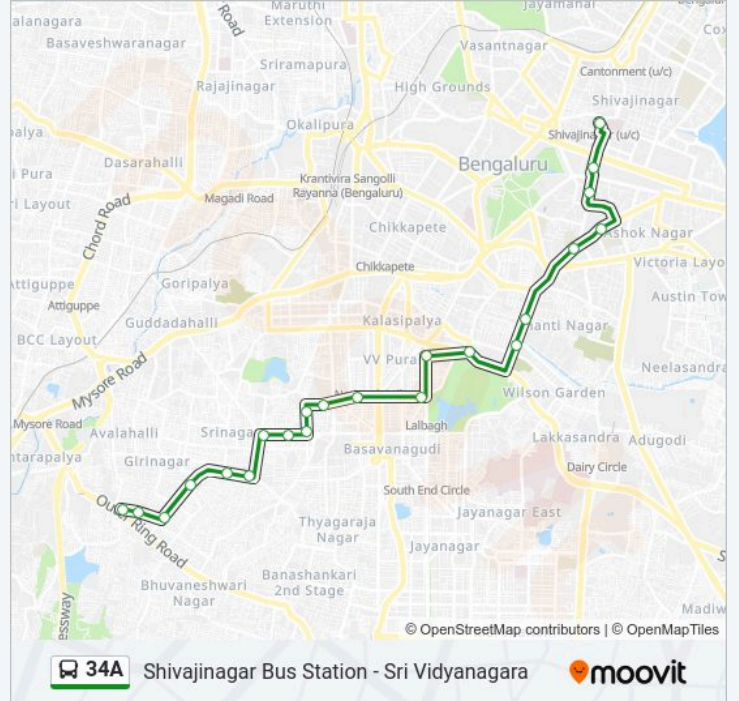

Use the Moovit App to find the closest 34A bus station near you and find out when is the next 34A bus arriving.

Direction: Shivajinagar Bus Station

22 stops

[VIEW LINE SCHEDULE](#)

- Banashankari 3rd Stage 2nd Phase
- Nanjundeshwara Stores
- Hoskerehalli
- Seetha Circle
- Bank Colony
- Srinivasa Nagara
- Maruthi Circle
- Subramanya Temple
- Ganesha Bhavan
- Hanumanthanagara Ward Office
- Kohinoor Ground
- North Road
- Lalbagh West Gate
- Minerva Circle
- Lalbagh Main Gate
- Shanthinagara
- K.H.Road
- Richmond Circle (Bishop Cotton Girls High School)
- St.Joseph College
- State Bank Of India (Bowring Institute)
- M.G.Road

34A bus Info

Direction: Shivajinagar Bus Station

Stops: 22

Trip Duration: 30 min

Line Summary:

Shivajinagara Bus Station

Direction: Sri Vidyanagara

20 stops

[VIEW LINE SCHEDULE](#)

Shivajinagara Bus Station

M.G Statue (Chinnaswamy Stadium)

Museum

St.Joseph Boys High School Malya Hospital

Pallavi Talkies

K.H.Road

Shanthinagara Bus Station

34A bus Info

Direction: Sri Vidyanagara

Stops: 20

Trip Duration: 29 min

Line Summary:

Nanjundeshwara Stores

Banashankari 3rd Stage 2nd Phase

34A bus time schedules and route maps are available in an offline PDF at moovitapp.com. Use the Moovit App to see live bus times, train schedule or subway schedule, and step-by-step directions for all public transit in Bengaluru.