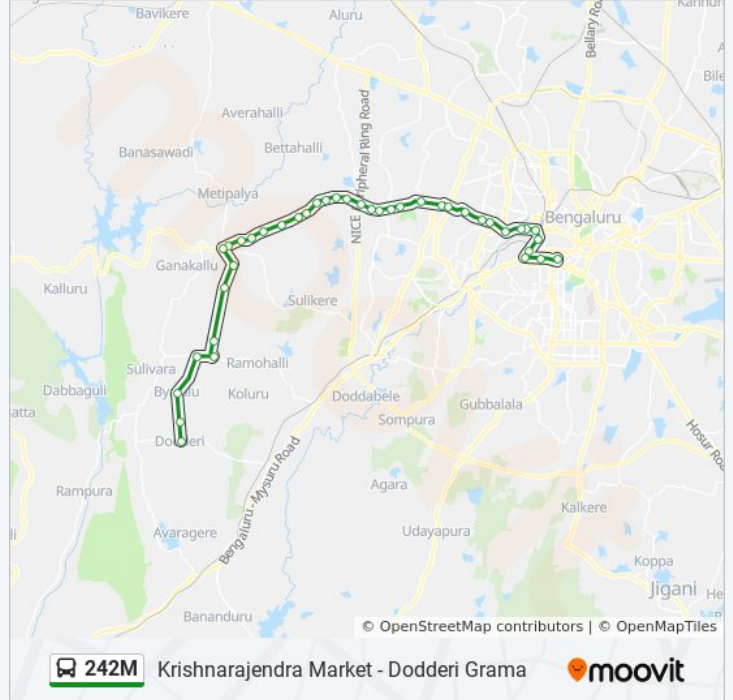

242M bus Info

Direction: Dodderi Grama

Stops: 40

Trip Duration: 72 min

Line Summary:

Forest Gate
Machohalli Gate
Kadabagere Cross
Seegehalli Cross
Hamsa Farm
Channenahalli
Honaganahatti
Channadasipalya
Lakkuppe
Ganesha Temple Tavarekere
Tavarekere
Estate Tavarekere
Chikka Veeraiahnapalya
Ganapathihalli
Dodda Aladamara
Chunchanakuppe
Byalalu
Mayasandra
Dodderi Grama

Direction: Krishnarajendra Market

40 stops

[VIEW LINE SCHEDULE](#)

Dodderi Grama
Mayasandra
Byalalu
Chunchanakuppe
Dodda Aladamara
Ganapathihalli
Chikka Veeraiahnapalya
Estate Tavarekere
Tavarekere
Ganesha Temple Tavarekere