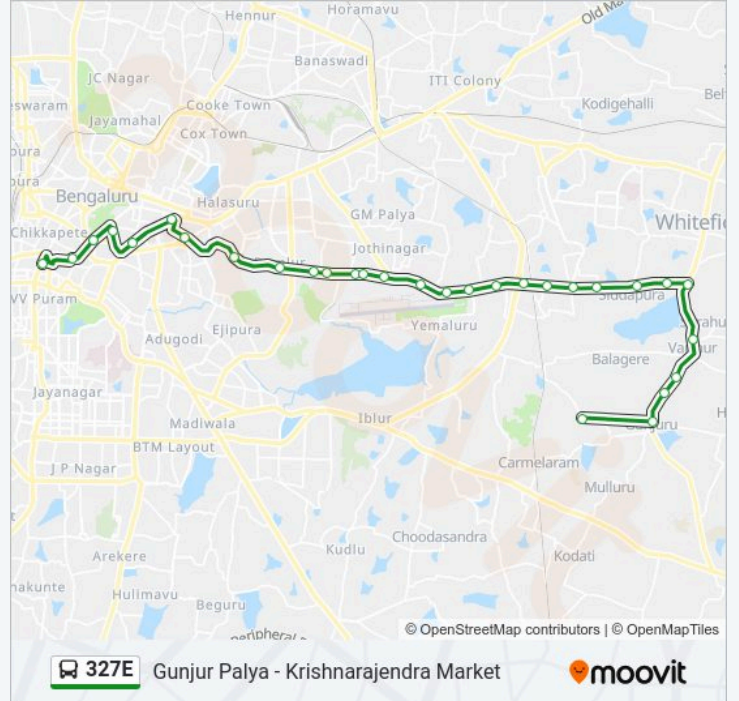

Varthuru Kodi

Varthuru Government College

K.K.School

Vinayakanagara Gunjuru

Gunjuru

Gunjurpalya

Direction: Krishnarajendra Market

24 stops