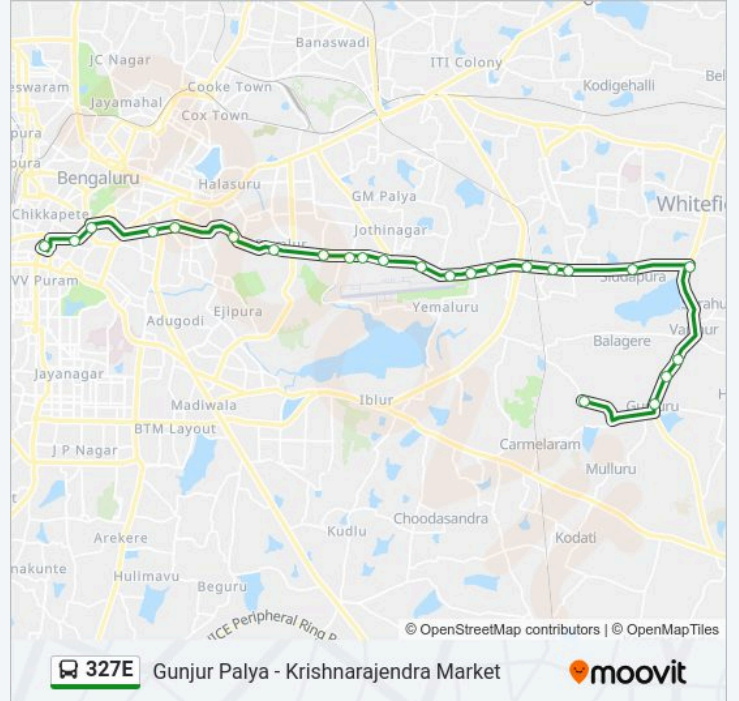

Commando Hospital

Life Style

Richmond Circle

Corporation

Town Hall

K.R.Market (Kalasipalya)

327E bus time schedules and route maps are available in an offline PDF at moovitapp.com. Use the Moovit App to see live bus times, train schedule or subway schedule, and step-by-step directions for all public transit in Bengaluru.

© 2024 Moovit - All Rights Reserved