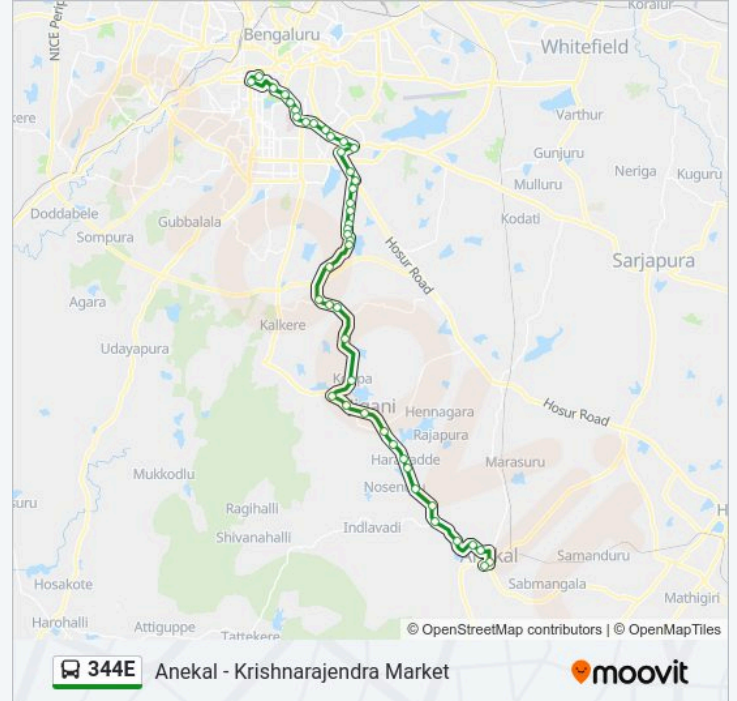

Muthyalamadu Cross

Shanimahathma Devasthanana

Chowdareddy Circle

Anekal

Direction: Krishnarajendra Market

45 stops

[VIEW LINE SCHEDULE](#)

Anekal