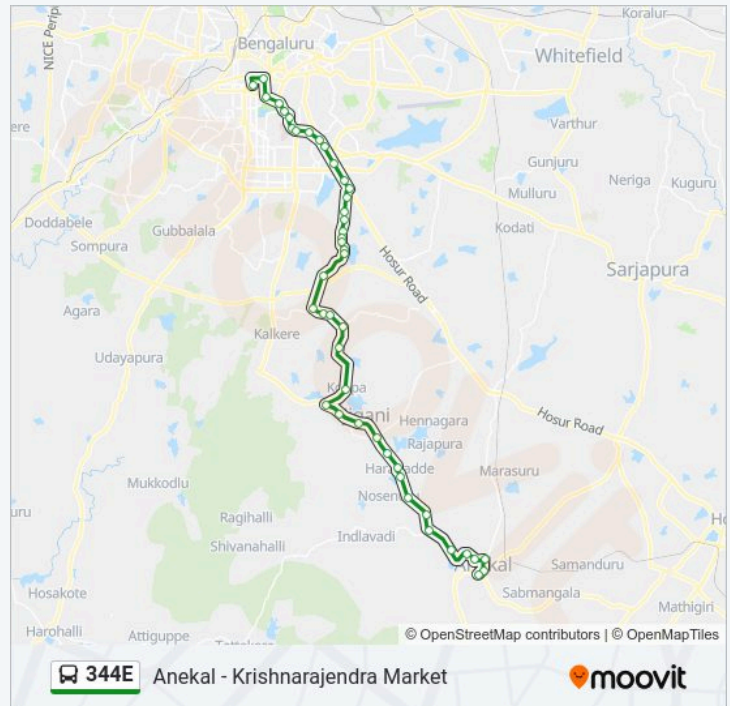

Saturday

06:35 - 17:45

344E bus Info

Direction: Krishnarajendra Market

Stops: 45

Trip Duration: 82 min

Line Summary:

Bengaluru Dairy Circle