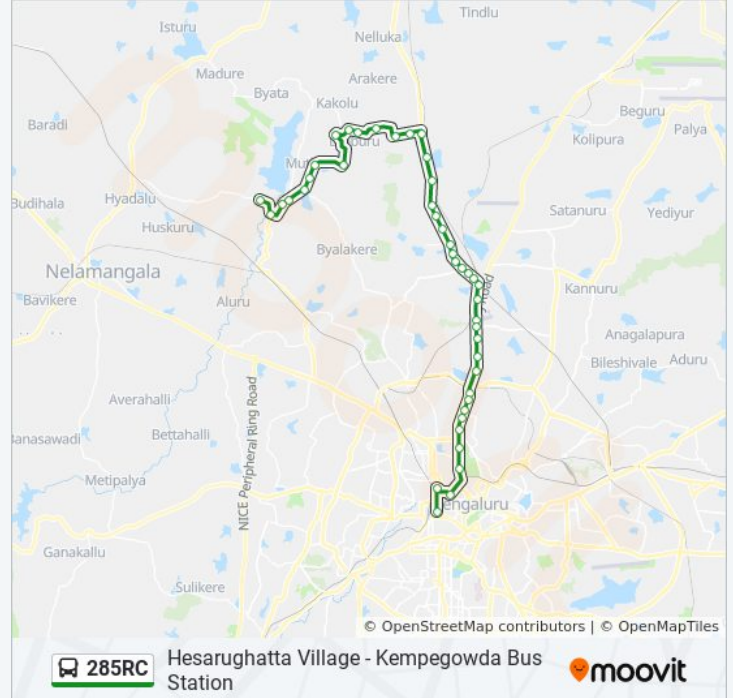

Puttenahalli

Rail Wheel Factory

Escorts

Sheshadripuram College Yelahanka

Yelahanka N.E.S.Office

Yelahanka Police Station

Allalassandra Gate

Jakkur Aerodrum

G.K.V.K.Gate

Byatarayanapura

Kodigehalli Gate

Military Dairy Farm (Esteem Mall)

Hebbala

Canara Bank Hebbala

C.B.I.

Mekhri Circle

Palace Ground

R.M.Guttahalli

Shivananda Stores Circle

Central (Towards K.B.S.Majestic)

Kempegowda Bus Station

285RC bus time schedules and route maps are available in an offline PDF at moovitapp.com. Use the [Moovit App](#) to see live bus times, train schedule or subway schedule, and step-by-step directions for all public transit in Bengaluru.

[About Moovit](#) · [MaaS Solutions](#) · [Supported Countries](#) · [Mooviter Community](#)

© 2024 Moovit - All Rights Reserved

Check Live Arrival Times