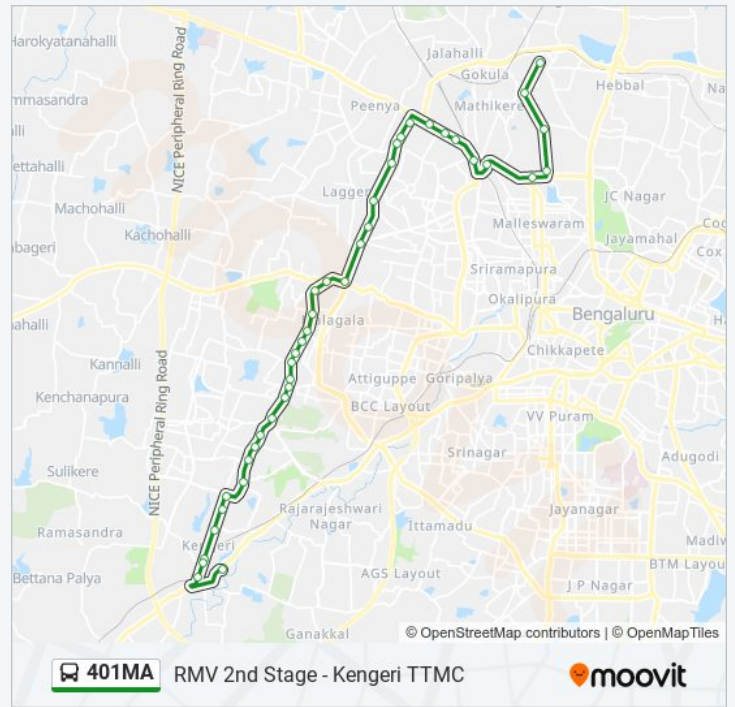

P.V.P.School

Bengaluru University Quarters

Mallathahalli Cross

Kengunte Circle

Dr.Ambedkar Institute Of Technology

Deepa Complex

Mallathahalli I.T.I. Layout

Papareddypalya

Aladamara Papareddypalya

B.D.A.Complex Nagarabhavi

Vokkaliga School Kottigepalya

Kottigepalya

Summanahalli

Lurdubayi Samudaya Bhavana

Kempegowda Arch

Laggere Bridge

Kanteerava Studio

Kanteerava Studio

Modern Food Goraguntepalya

Reliance Petrol Bunk Goraguntepalya

Goraguntepalya

M.E.I.Factory

R.M.C.Yard (Yashwanthapura New Railway Station)

Govardhan Talkies

Yeshwanthapura Bus Station

Tata Institute - C.V.Raman Road

Sadashivanagara Police Station

M.S.Ramaiah Hospital

Devasandra Chikkamaranahalli

Rmv 2nd Stage