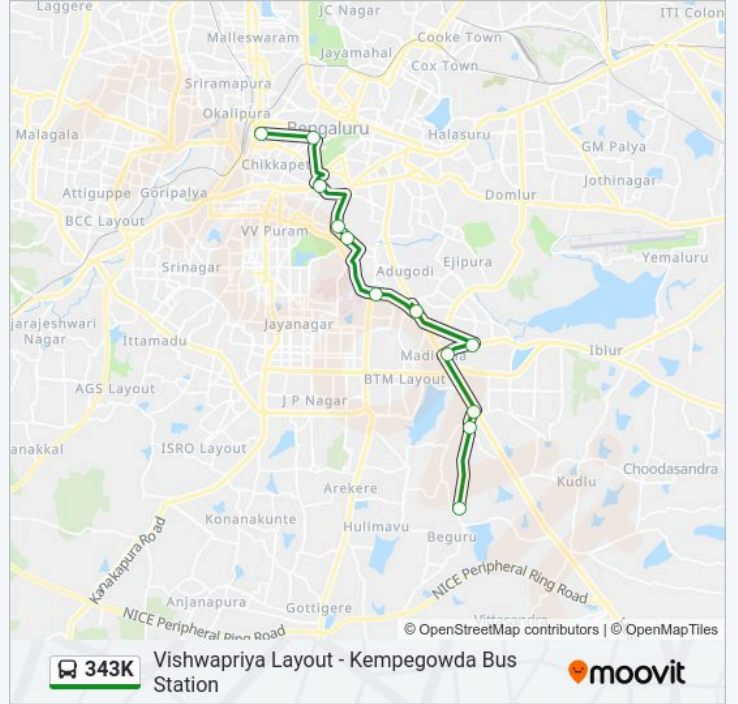

Use the Moovit App to find the closest 343K bus station near you and find out when is the next 343K bus arriving.

Direction: Kempegowda Bus Station

11 stops

[VIEW LINE SCHEDULE](#)

Vishwapriyanagara Cross
Deccan Hongansandra
Bommanahalli
Madiwala
Hosur Road Junction
Bengaluru Dairy Circle
Wilson Garden Police Station
Shanthinagara
Pallavi Talkies
Mysore Bank
Kempegowda Bus Station

343K bus Info

Direction: Kempegowda Bus Station

Stops: 11

Trip Duration: 23 min

Line Summary:

Direction: Vishwapriya Layout

12 stops

[VIEW LINE SCHEDULE](#)

343K bus Time Schedule

Vishwapriya Layout Route Timetable:

Sunday	08:15 - 17:40
Monday	08:15 - 17:40
Tuesday	08:15 - 17:40
Wednesday	08:15 - 17:40
Thursday	08:15 - 17:40
Friday	08:15 - 17:40
Saturday	08:15 - 17:40

343K bus Info

Direction: Vishwapriya Layout

Stops: 12

Trip Duration: 25 min

Line Summary:

343K bus time schedules and route maps are available in an offline PDF at moovitapp.com. Use the Moovit App to see live bus times, train schedule or subway schedule, and step-by-step directions for all public transit in Bengaluru.